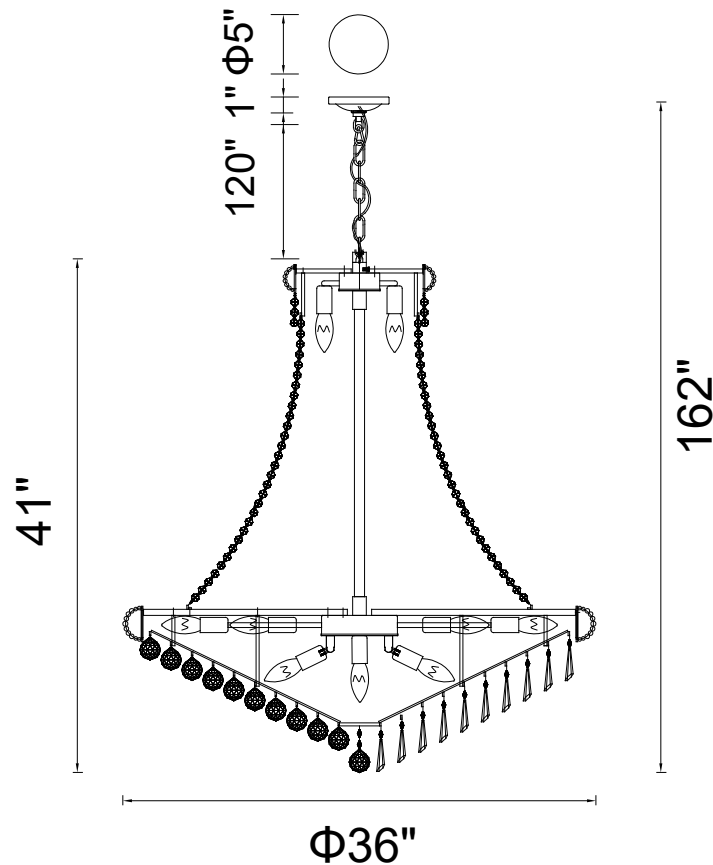

PROJECT: \_\_\_\_\_

FIXTURE TYPE: \_\_\_\_\_

LOCATION: \_\_\_\_\_

CONTACT/PHONE: \_\_\_\_\_

Item	8040P36C
Collection	KINGDOM
Finish	Chrome
Glass	-----
Crystal	Clear
Input	120V AC,60HZ,AC

Shade	-----
Length/Dia.	36"
Width/Ext.	-----
Height	41"
Maximum	162"
Lumens	-----

Light Source	E12
Bulb Info.	20×60W
Included	-----
Dimmable	Yes
Color	-----
Weight	