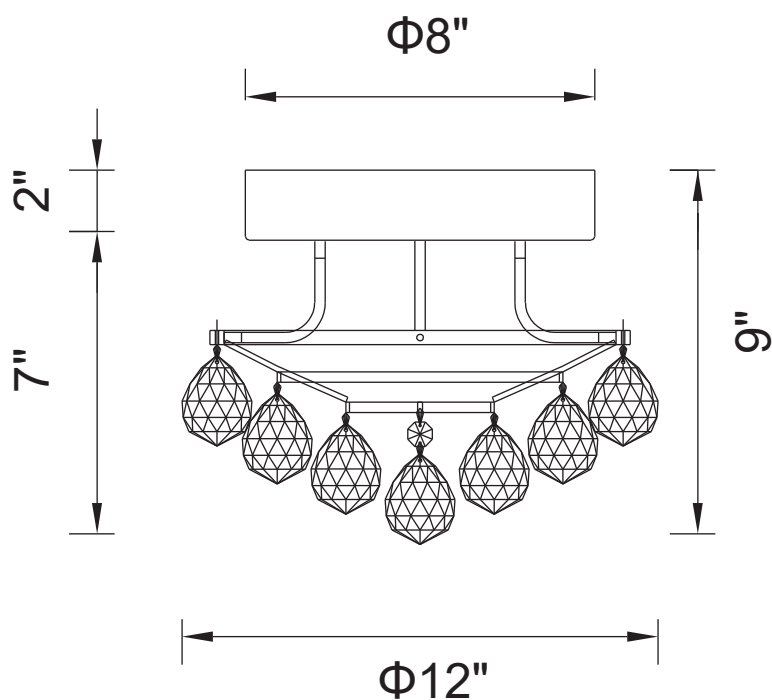

PROJECT: \_\_\_\_\_

FIXTURE TYPE: \_\_\_\_\_

LOCATION: \_\_\_\_\_

CONTACT/PHONE: \_\_\_\_\_

Item	8038C12C-R
Collection	QUEEN
Finish	Chrome
Glass	-----
Crystal	Clear
Input	120V AC,60HZ,AC

Shade	-----
Length/Dia.	12"
Width/Ext.	-----
Height	9"
Maximum	-----
Lumens	-----

Light Source	E12
Bulb Info.	3×60W
Included	-----
Dimmable	Yes
Color	-----
Weight	