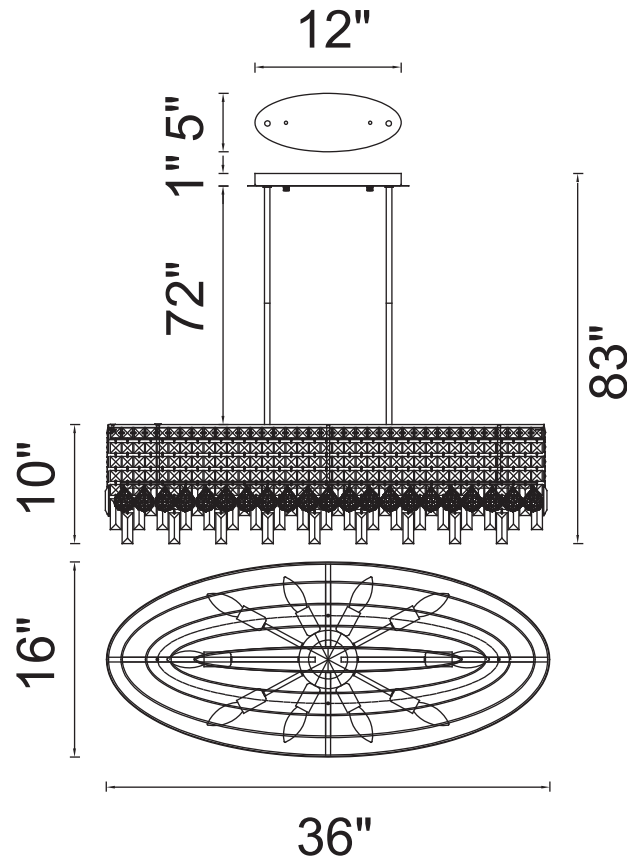

PROJECT: _____

FIXTURE TYPE: _____

LOCATION: _____

CONTACT/PHONE: _____

Item	8031P36C-O
Collection	COLOSSEUM
Finish	Chrome
Glass	-----
Crystal	Clear
Input	120V AC,60HZ,AC

Shade	-----
Length/Dia.	36"
Width/Ext.	16"
Height	10"
Maximum	83"
Lumens	-----

Light Source	E12
Bulb Info.	10×60W
Included	-----
Dimmable	Yes
Color	-----
Weight	