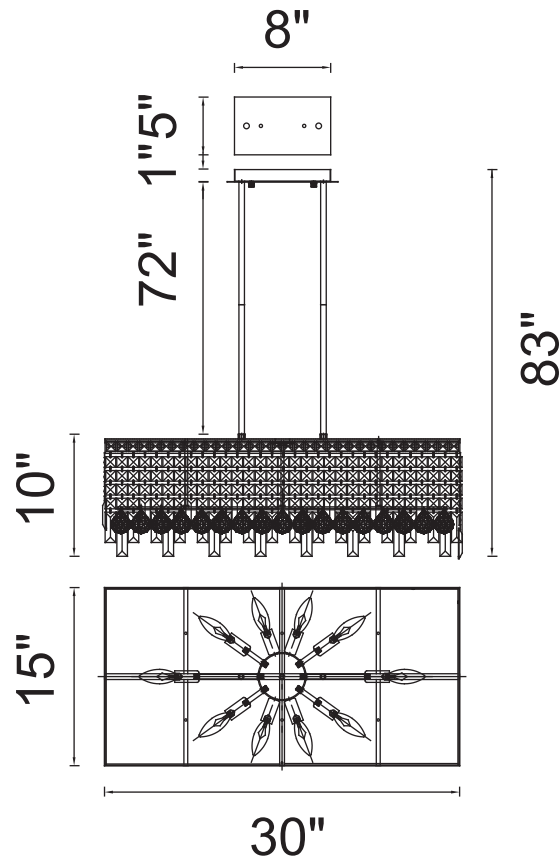

PROJECT: _____
 FIXTURE TYPE: _____
 LOCATION: _____
 CONTACT/PHONE: _____

Item	8031P30C-RC
Collection	COLOSSEUM
Finish	Chrome
Glass	-----
Crystal	Clear
Input	120V AC,60HZ,AC

Shade	-----
Length/Dia.	30"
Width/Ext.	15"
Height	10"
Maximum	83"
Lumens	-----

Light Source	E12
Bulb Info.	10x60W
Included	-----
Dimmable	Yes
Color	-----
Weight	