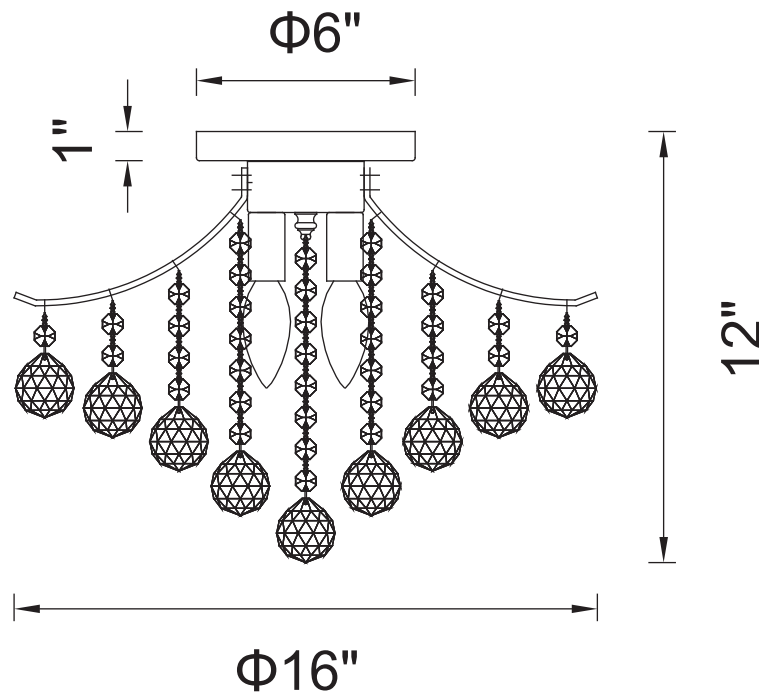

PROJECT: \_\_\_\_\_

FIXTURE TYPE: \_\_\_\_\_

LOCATION: \_\_\_\_\_

CONTACT/PHONE: \_\_\_\_\_

Item	8012C16G
Collection	PRINCESS
Finish	Gold
Glass	-----
Crystal	Clear
Input	120V AC,60HZ,AC

Shade	-----
Length/Dia.	16"
Width/Ext.	-----
Height	12"
Maximum	-----
Lumens	-----

Light Source	E12
Bulb Info.	4×60W
Included	-----
Dimmable	Yes
Color	-----
Weight	