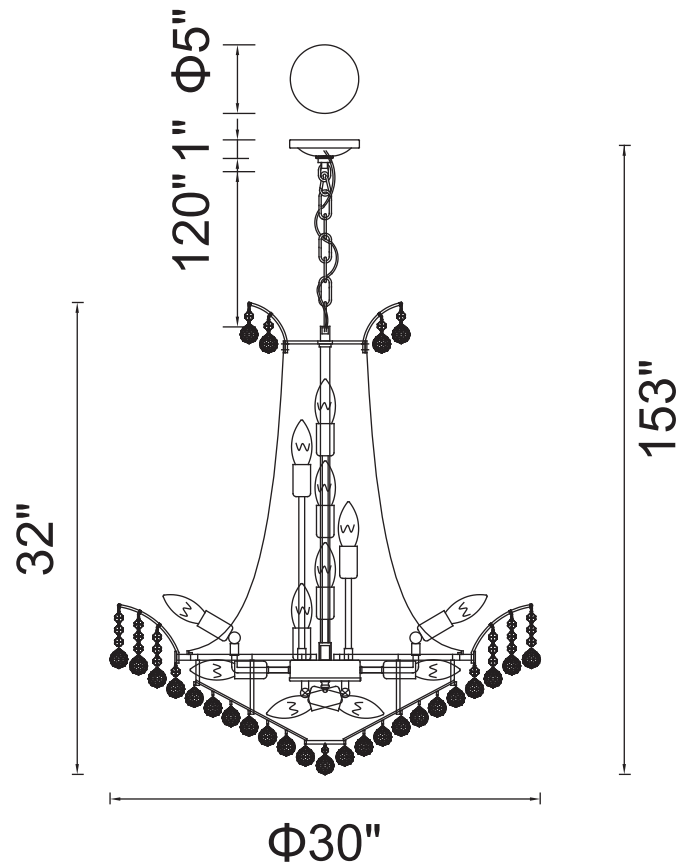

PROJECT: _____

FIXTURE TYPE: _____

LOCATION: _____

CONTACT/PHONE: _____

Item	8010P30C
Collection	POSH
Finish	Chrome
Glass	-----
Crystal	Clear
Input	120V AC,60HZ,AC

Shade	-----
Length/Dia.	30"
Width/Ext.	-----
Height	32"
Maximum	153"
Lumens	-----

Light Source	E12
Bulb Info.	22×60W
Included	-----
Dimmable	Yes
Color	-----
Weight	