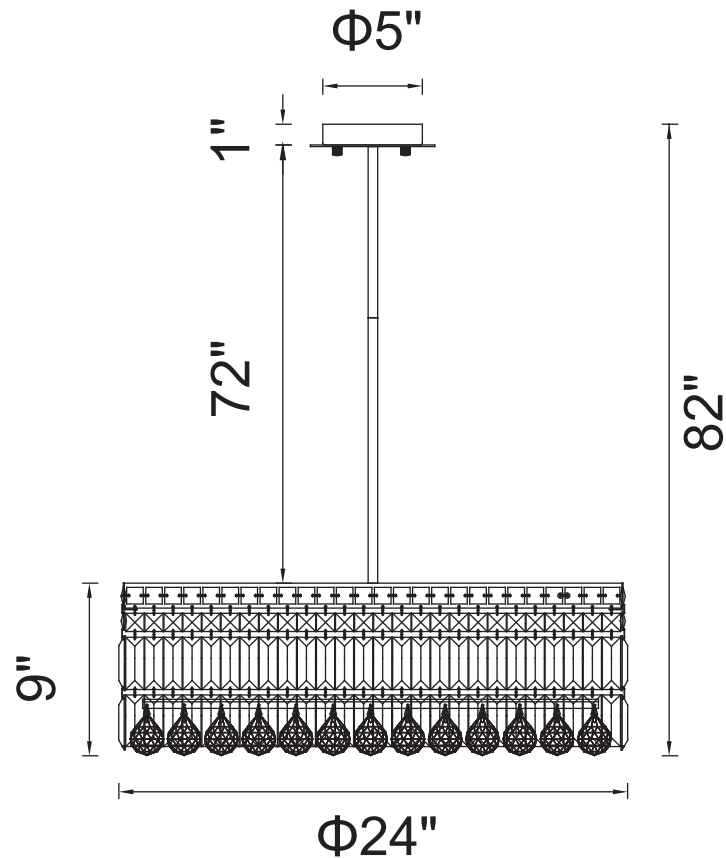

PROJECT: \_\_\_\_\_

FIXTURE TYPE: \_\_\_\_\_

LOCATION: \_\_\_\_\_

CONTACT/PHONE: \_\_\_\_\_

Item	8006P24C-R
Collection	COLOSSEUM
Finish	Chrome
Glass	-----
Crystal	Clear
Input	120V AC,60HZ,AC

Shade	-----
Length/Dia.	24"
Width/Ext.	-----
Height	9"
Maximum	82"
Lumens	-----

Light Source	E12
Bulb Info.	10×60W
Included	-----
Dimmable	Yes
Color	-----
Weight	