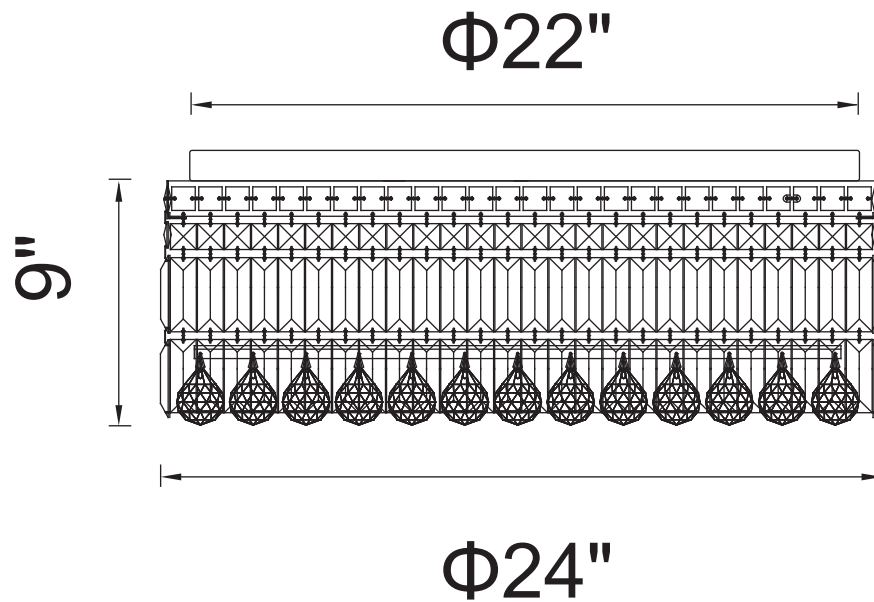

PROJECT: \_\_\_\_\_

FIXTURE TYPE: \_\_\_\_\_

LOCATION: \_\_\_\_\_

CONTACT/PHONE: \_\_\_\_\_

|            |                 |
|------------|-----------------|
| Item       | 8006C24C-R      |
| Collection | COLOSSEUM       |
| Finish     | Chrome          |
| Glass      | -----           |
| Crystal    | Clear           |
| Input      | 120V AC,60HZ,AC |

|             |       |
|-------------|-------|
| Shade       | ----- |
| Length/Dia. | 24"   |
| Width/Ext.  | ----- |
| Height      | 9"    |
| Maximum     | ----- |
| Lumens      | ----- |

|              |        |
|--------------|--------|
| Light Source | E12    |
| Bulb Info.   | 10×60W |
| Included     | -----  |
| Dimmable     | Yes    |
| Color        | -----  |
| Weight       |        |