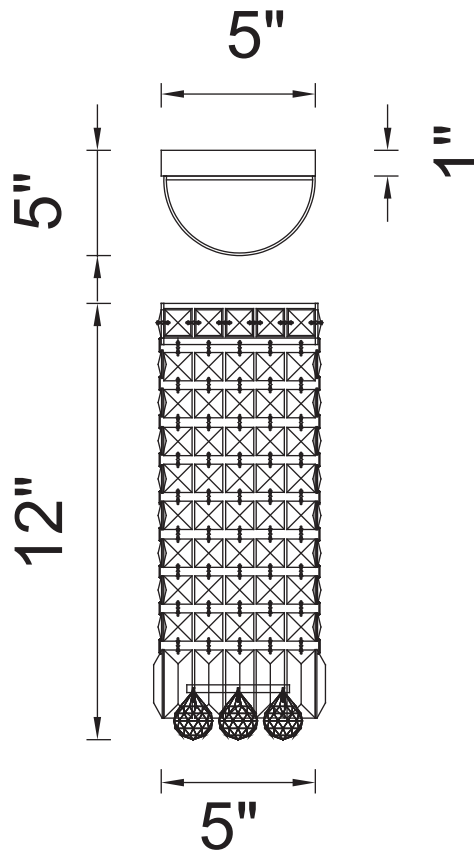

PROJECT: _____
 FIXTURE TYPE: _____
 LOCATION: _____
 CONTACT/PHONE: _____

Item	8005W5C-R
Collection	COLOSSEUM
Finish	Chrome
Glass	-----
Crystal	Clear
Input	120V AC,60HZ,AC

Shade	-----
Length/Dia.	5"
Width/Ext.	5"
Height	12"
Maximum	-----
Lumens	-----

Light Source	E12
Bulb Info.	2×60W
Included	-----
Dimmable	Yes
Color	-----
Weight	