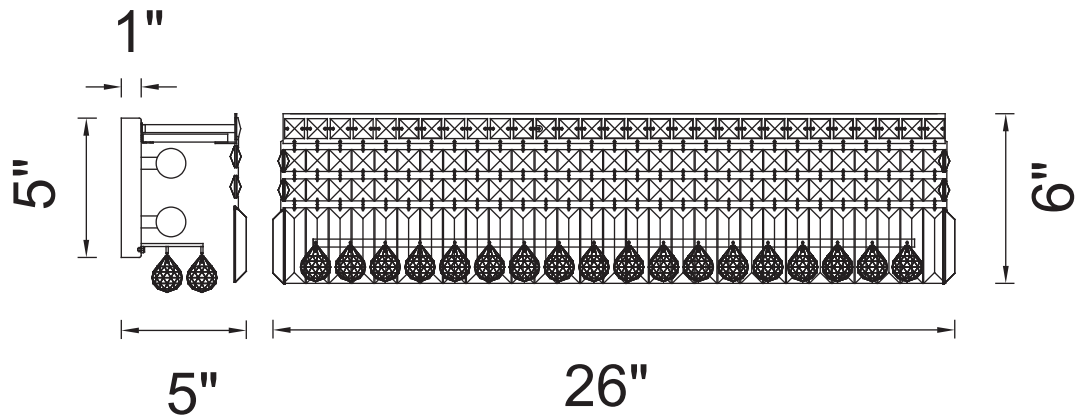

PROJECT: _____

FIXTURE TYPE: _____

LOCATION: _____

CONTACT/PHONE: _____

Item	8005W26C-RC
Collection	COLOSSEUM
Finish	Chrome
Glass	-----
Crystal	Clear
Input	120V AC,60HZ,AC

Shade	-----
Length/Dia.	26"
Width/Ext.	5"
Height	6"
Maximum	-----
Lumens	-----

Light Source	E12
Bulb Info.	6×60W
Included	-----
Dimmable	Yes
Color	-----
Weight	