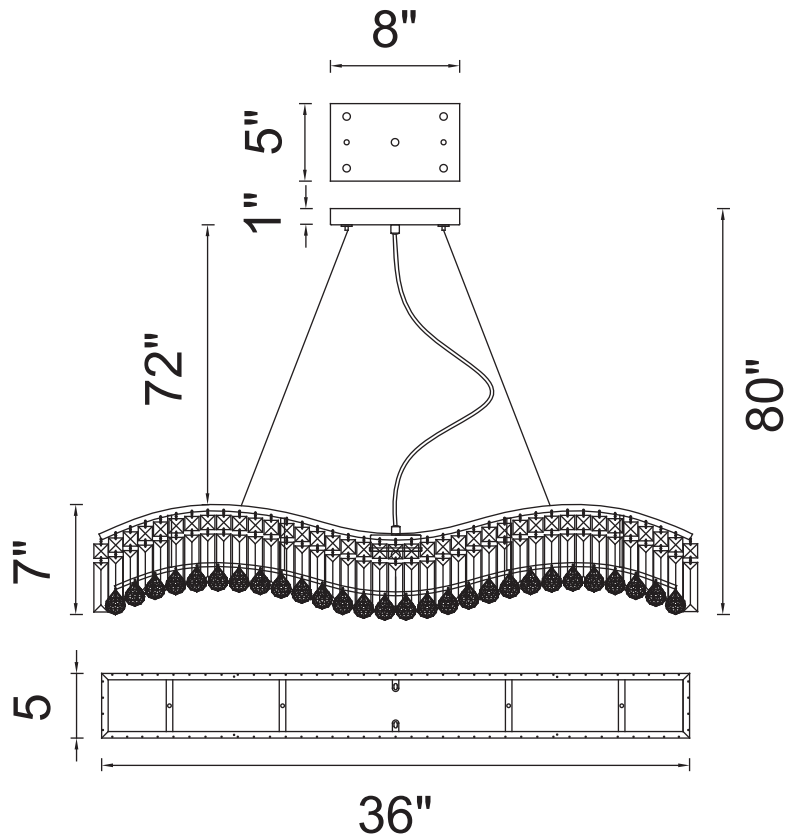

PROJECT: \_\_\_\_\_

FIXTURE TYPE: \_\_\_\_\_

LOCATION: \_\_\_\_\_

CONTACT/PHONE: \_\_\_\_\_

Item	8004P36C-A
Collection	GLAMOROUS
Finish	Chrome
Glass	-----
Crystal	Clear
Input	120V AC,60HZ,AC

Shade	-----
Length/Dia.	36"
Width/Ext.	5"
Height	7"
Maximum	80"
Lumens	-----

Light Source	E12
Bulb Info.	7×60W
Included	-----
Dimmable	Yes
Color	-----
Weight	