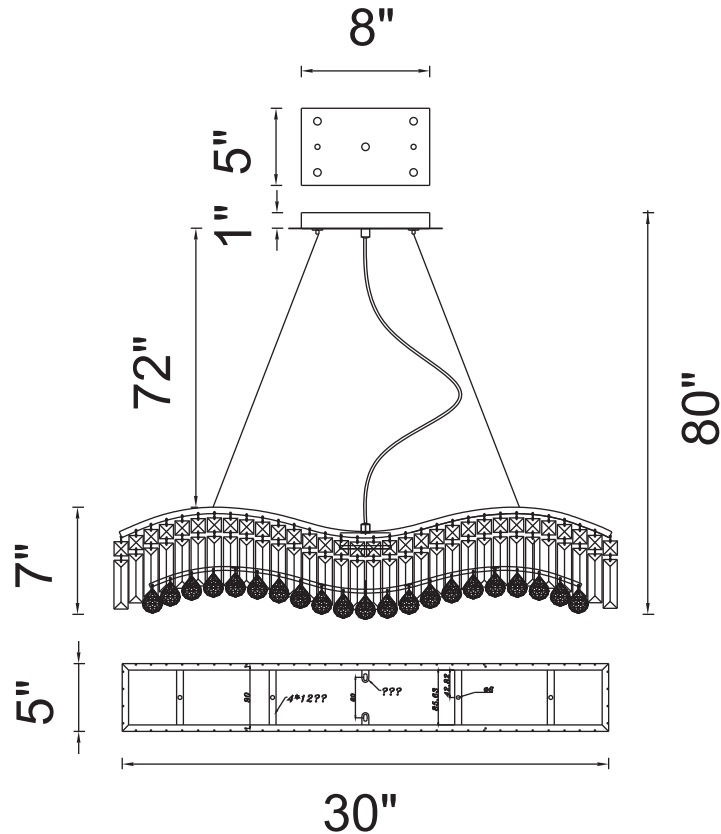

PROJECT: _____

FIXTURE TYPE: _____

LOCATION: _____

CONTACT/PHONE: _____

Item	8004P30C-A
Collection	GLAMOROUS
Finish	Chrome
Glass	-----
Crystal	Clear
Input	120V AC,60HZ,AC

Shade	-----
Length/Dia.	30"
Width/Ext.	5"
Height	7"
Maximum	80"
Lumens	-----

Light Source	E12
Bulb Info.	5×60W
Included	-----
Dimmable	Yes
Color	-----
Weight	