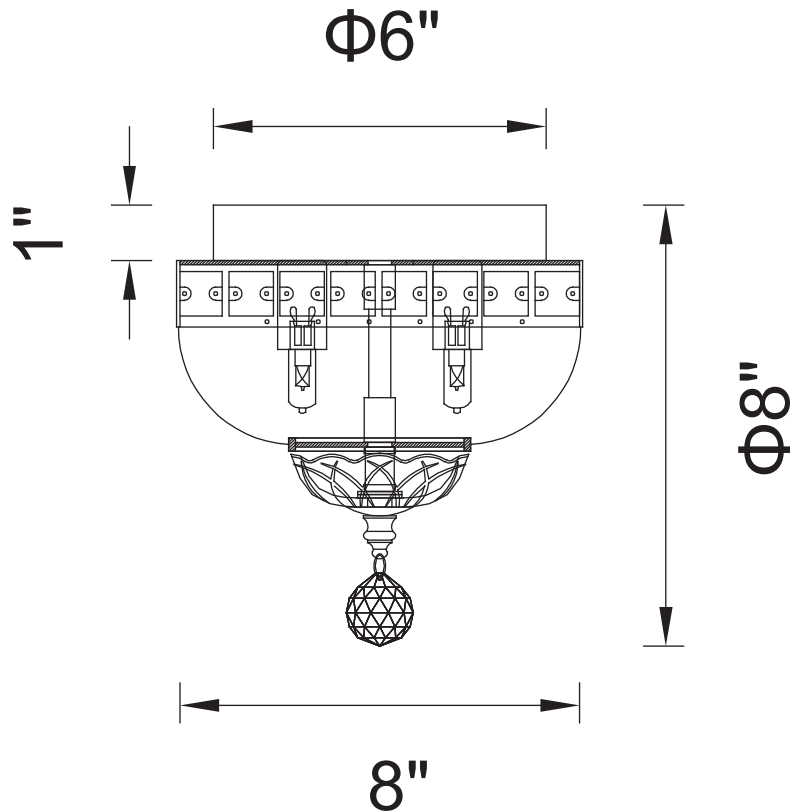

PROJECT: _____

FIXTURE TYPE: _____

LOCATION: _____

CONTACT/PHONE: _____

Item	8003C8C
Collection	STEFANIA
Finish	Chrome
Glass	-----
Crystal	Clear
Input	120V AC,60HZ,AC

Shade	-----
Length/Dia.	8"
Width/Ext.	-----
Height	8"
Maximum	-----
Lumens	-----

Light Source	G9
Bulb Info.	2×40W
Included	-----
Dimmable	Yes
Color	-----
Weight	