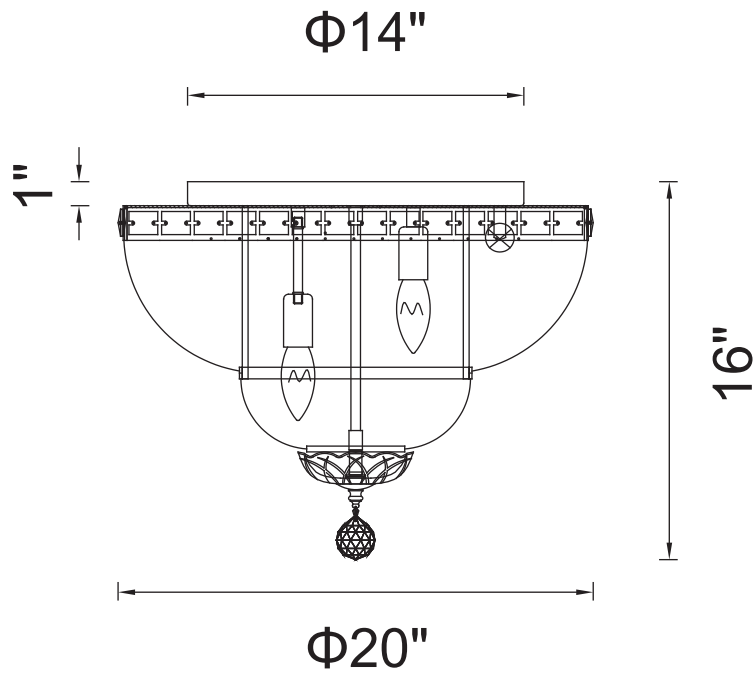

PROJECT: _____

FIXTURE TYPE: _____

LOCATION: _____

CONTACT/PHONE: _____

Item	8003C20C
Collection	STEFANIA
Finish	Chrome
Glass	-----
Crystal	Clear
Input	120V AC,60HZ,AC

Shade	-----
Length/Dia.	20"
Width/Ext.	-----
Height	16"
Maximum	-----
Lumens	-----

Light Source	E12
Bulb Info.	8×60W
Included	-----
Dimmable	Yes
Color	-----
Weight	