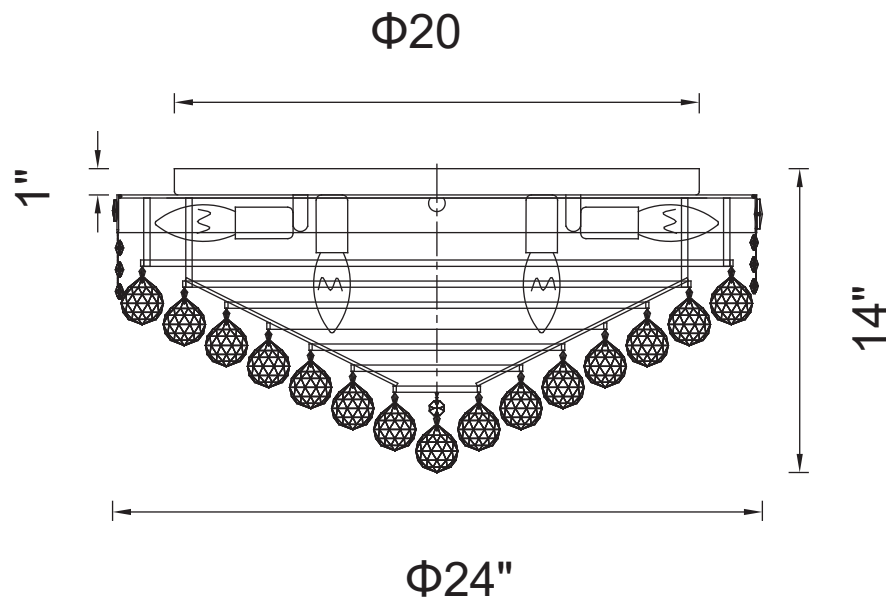

PROJECT: _____

FIXTURE TYPE: _____

LOCATION: _____

CONTACT/PHONE: _____

Item	8002C24C
Collection	LUMIYesUS
Finish	Chrome
Glass	-----
Crystal	Clear
Input	120V AC,60HZ,AC

Shade	-----
Length/Dia.	24"
Width/Ext.	-----
Height	14"
Maximum	-----
Lumens	-----

Light Source	E12
Bulb Info.	12x60W
Included	-----
Dimmable	Yes
Color	-----
Weight	