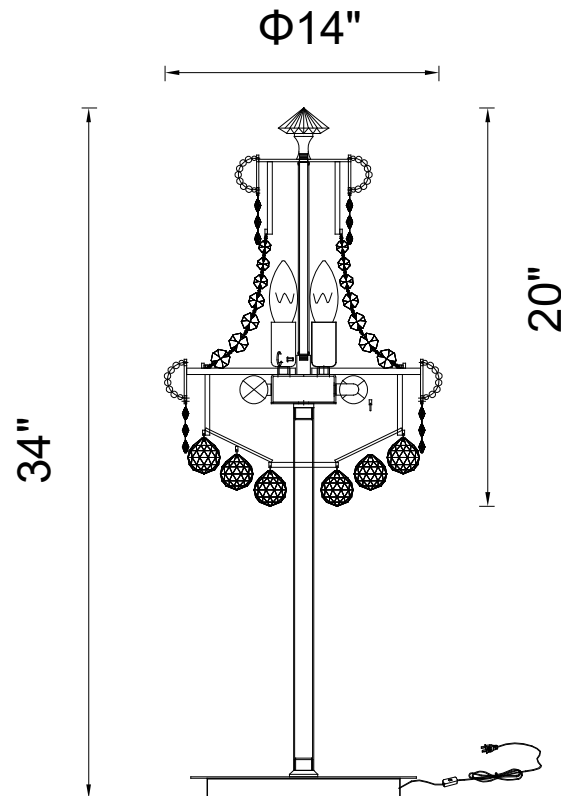

PROJECT: _____

FIXTURE TYPE: _____

LOCATION: _____

CONTACT/PHONE: _____

Item	8001T14C
Collection	KINGDOM
Finish	Chrome
Glass	-----
Crystal	Clear
Input	120V AC,60HZ,AC

Shade	-----
Length/Dia.	14"
Width/Ext.	-----
Height	20"
Maximum	34"
Lumens	-----

Light Source	E12
Bulb Info.	6×60W
Included	-----
Dimmable	Yes
Color	-----
Weight	