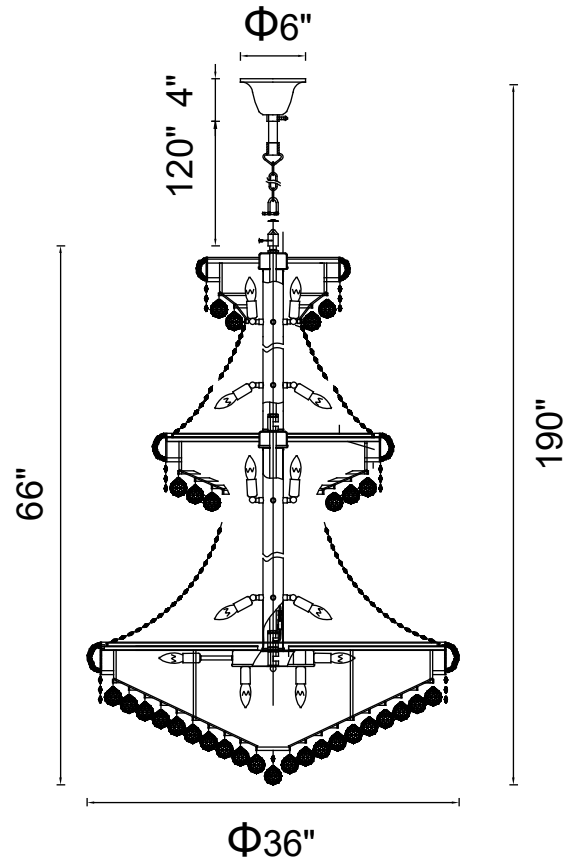

PROJECT: _____

FIXTURE TYPE: _____

LOCATION: _____

CONTACT/PHONE: _____

Item	8001P36C
Collection	EMPIRE
Finish	Chrome
Glass	-----
Crystal	Clear
Input	120V AC,60HZ,AC

Shade	-----
Length/Dia.	36"
Width/Ext.	-----
Height	66"
Maximum	190"
Lumens	-----

Light Source	E12
Bulb Info.	34×60W
Included	-----
Dimmable	Yes
Color	-----
Weight	