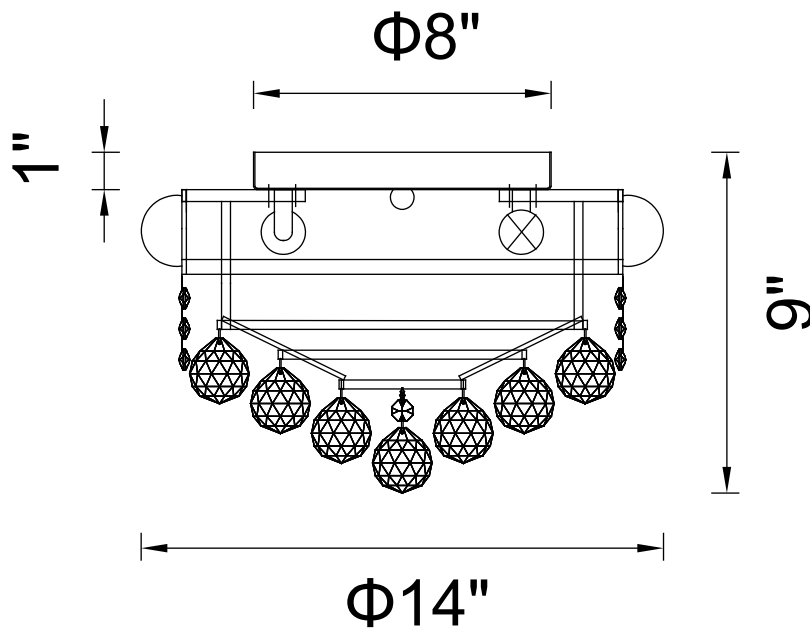

PROJECT: _____

FIXTURE TYPE: _____

LOCATION: _____

CONTACT/PHONE: _____

Item	8001C14G
Collection	KINGDOM
Finish	Gold
Glass	-----
Crystal	Clear
Input	120V AC,60HZ,AC

Shade	-----
Length/Dia.	14"
Width/Ext.	-----
Height	9"
Maximum	-----
Lumens	-----

Light Source	E12
Bulb Info.	4×60W
Included	-----
Dimmable	Yes
Color	-----
Weight	