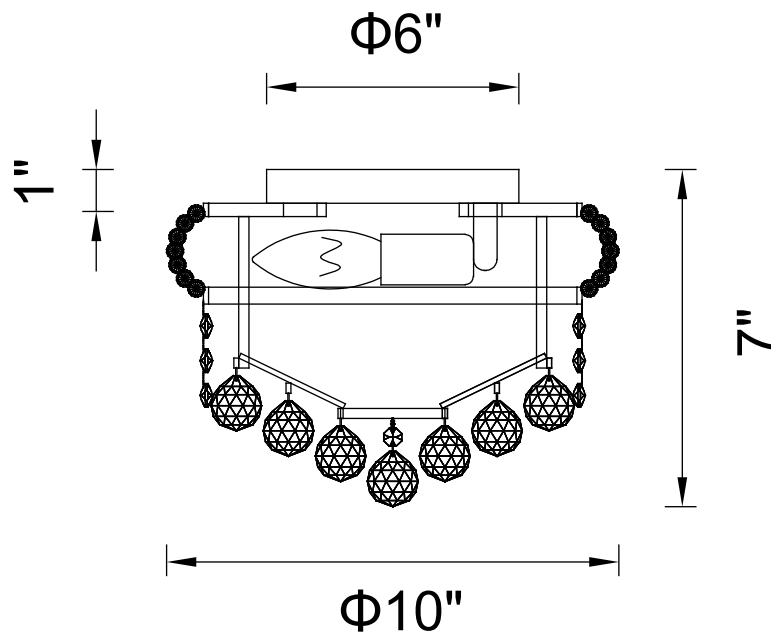

PROJECT: \_\_\_\_\_

FIXTURE TYPE: \_\_\_\_\_

LOCATION: \_\_\_\_\_

CONTACT/PHONE: \_\_\_\_\_

Item	8001C10C
Collection	EMPIRE
Finish	Chrome
Glass	-----
Crystal	Clear
Input	120V AC,60HZ,AC

Shade	-----
Length/Dia.	10"
Width/Ext.	-----
Height	7"
Maximum	-----
Lumens	-----

Light Source	E12
Bulb Info.	3×60W
Included	-----
Dimmable	Yes
Color	-----
Weight	