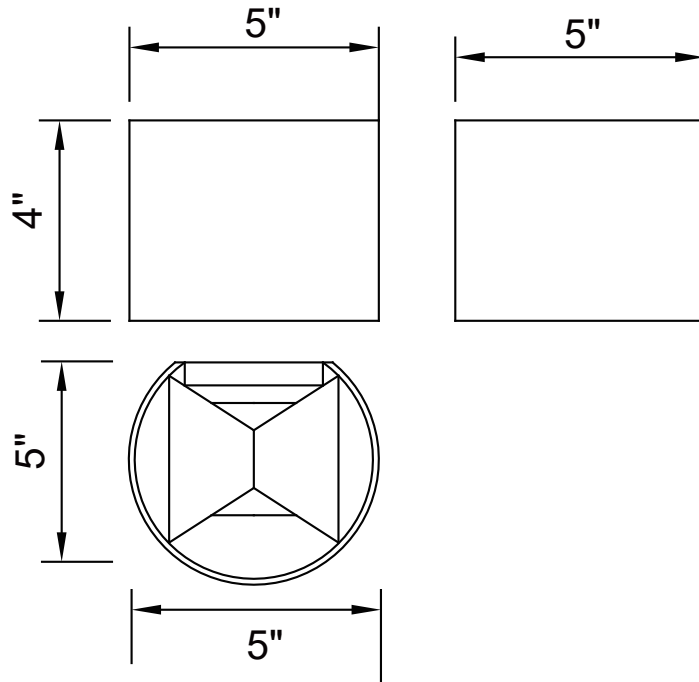

PROJECT: \_\_\_\_\_

FIXTURE TYPE: \_\_\_\_\_

LOCATION: \_\_\_\_\_

CONTACT/PHONE: \_\_\_\_\_

Item	7148W5-103-R
Collection	LILLIANA
Finish	White
Glass	-----
Crystal	Clear
Input	120V AC,60HZ,AC

Shade	-----
Length/Dia.	5"
Width/Ext.	5"
Height	4"
Maximum	4"
Lumens	480

Light Source	LED
Bulb Info.	12W
Included	-----
Dimmable	Yes
Color	3000K
Weight	0.5KG