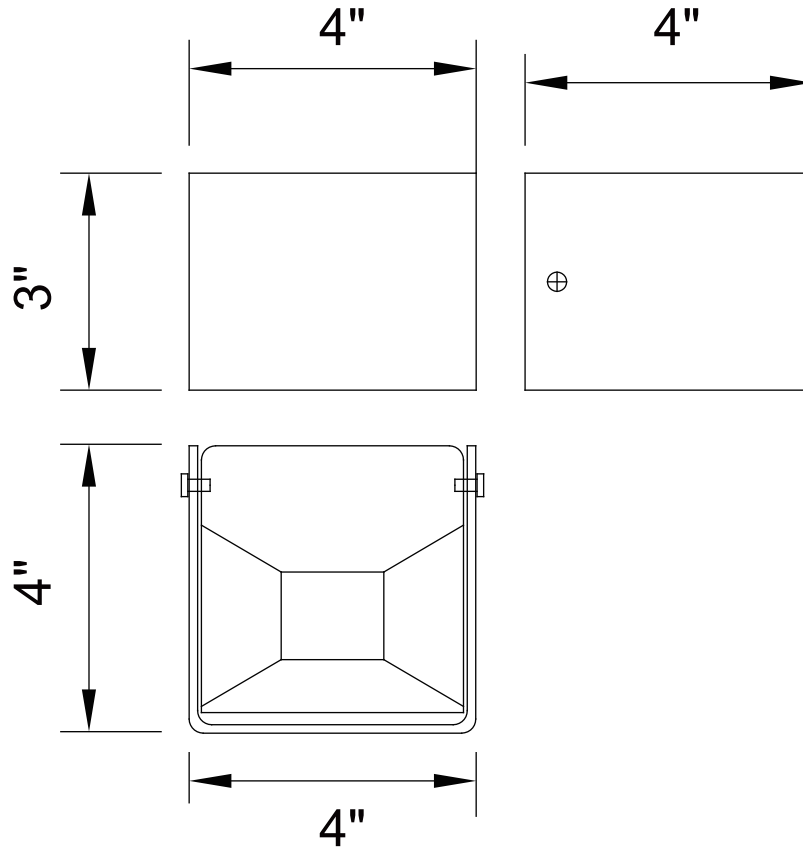

PROJECT: _____

FIXTURE TYPE: _____

LOCATION: _____

CONTACT/PHONE: _____

Item	7148W4-101-S
Collection	LILLIANA
Finish	Black
Glass	-----
Crystal	-----
Input	120V AC,60HZ,AC

Shade	-----
Length/Dia.	4"
Width/Ext.	4"
Height	3"
Maximum	3"
Lumens	400

Light Source	LED
Bulb Info.	10W
Included	-----
Dimmable	Yes
Color	3000K
Weight	0.5KG