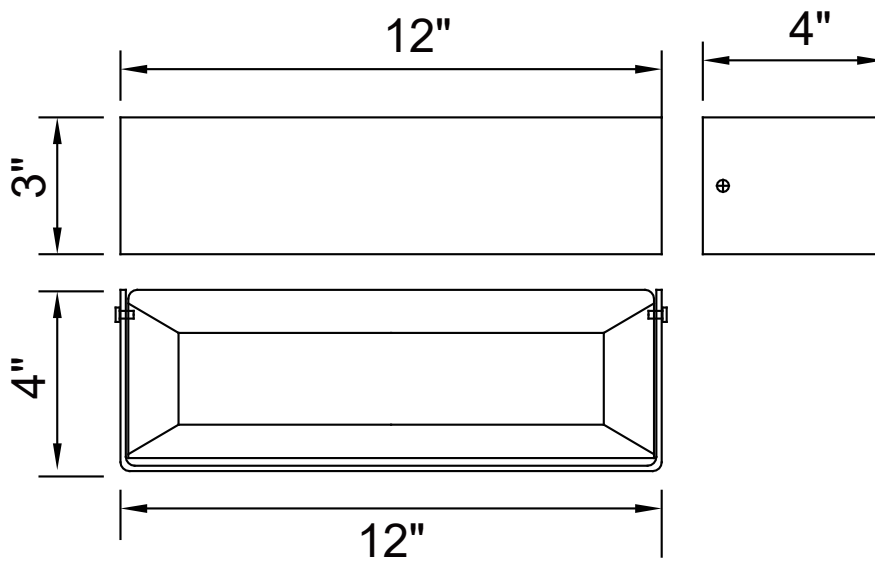

PROJECT: _____

FIXTURE TYPE: _____

LOCATION: _____

CONTACT/PHONE: _____

Item	7146W12-101
Collection	BETHANY
Finish	Black
Glass	-----
Crystal	-----
Input	120V AC,60HZ,AC

Shade	-----
Length/Dia.	12"
Width/Ext.	4"
Height	3"
Maximum	3"
Lumens	400

Light Source	LED
Bulb Info.	10W
Included	-----
Dimmable	Yes
Color	3000K
Weight	0.6KG