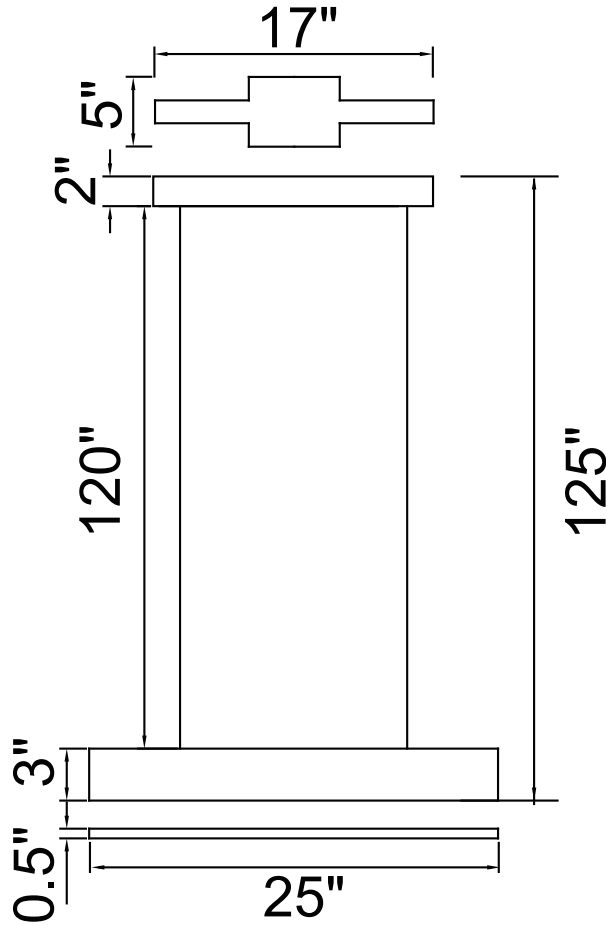

PROJECT: _____
 FIXTURE TYPE: _____
 LOCATION: _____
 CONTACT/PHONE: _____

Item	7145P25-1-266-RC
Collection	KRISTA
Finish	Satin White
Glass	-----
Crystal	-----
Input	120V AC,60HZ,AC

Shade	-----
Length/Dia.	25"
Width/Ext.	0.5"
Height	3"
Maximum	125"
Lumens	624

Light Source	LED
Bulb Info.	12W
Included	-----
Dimmable	Yes
Color	3000K
Weight	1.5KG