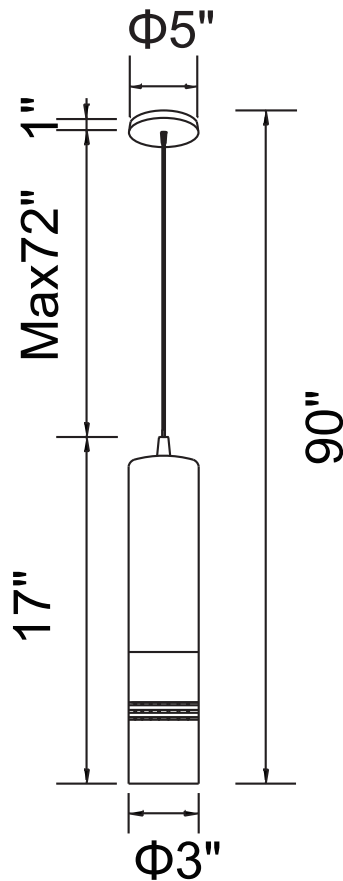

PROJECT: _____

FIXTURE TYPE: _____

LOCATION: _____

CONTACT/PHONE: _____

Item	7117P3-1-101-A
Collection	STOWE
Finish	Black
Glass	-----
Crystal	-----
Input	120V AC,60HZ,AC

Shade	-----
Length/Dia.	3"
Width/Ext.	-----
Height	11"
Maximum	90"
Lumens	580

Light Source	LED
Bulb Info.	10W
Included	-----
Dimmable	Yes
Color	3000K
Weight	