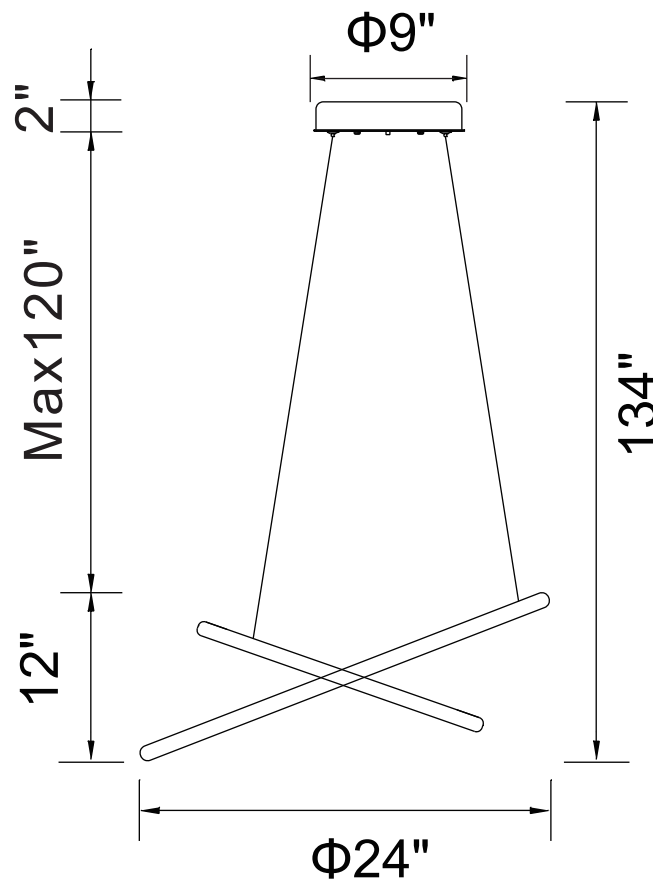

PROJECT: _____

FIXTURE TYPE: _____

LOCATION: _____

CONTACT/PHONE: _____

Item	7112P24-103
Collection	CHALICE
Finish	White
Glass	-----
Crystal	-----
Input	120V AC,60HZ,AC

Shade	-----
Length/Dia.	24"
Width/Ext.	-----
Height	12"
Maximum	134"
Lumens	1560

Light Source	LED
Bulb Info.	30W
Included	-----
Dimmable	Yes
Color	3000K
Weight	