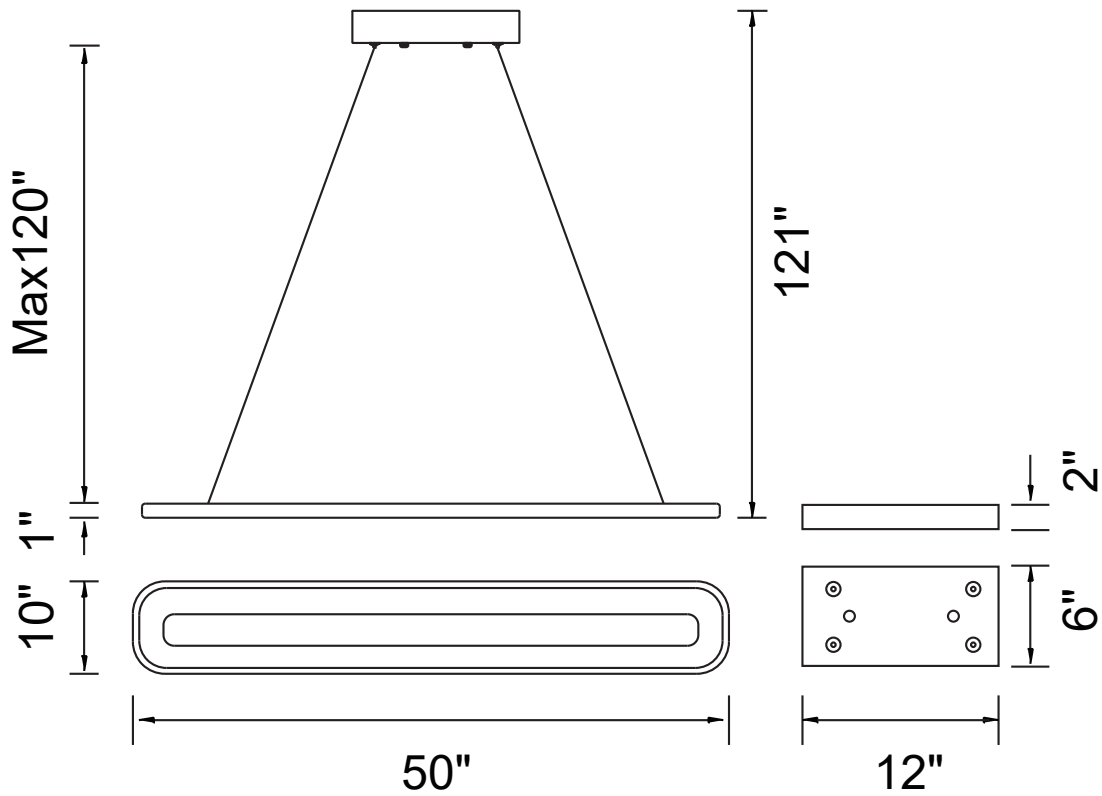

PROJECT: _____

FIXTURE TYPE: _____

LOCATION: _____

CONTACT/PHONE: _____

Item	7111P50-103
Collection	CAMPTON
Finish	White
Glass	-----
Crystal	-----
Input	120V AC,60HZ,AC

Shade	-----
Length/Dia.	50"
Width/Ext.	10"
Height	1"
Maximum	121"
Lumens	3120

Light Source	LED
Bulb Info.	60W
Included	-----
Dimmable	Yes
Color	3000K
Weight	