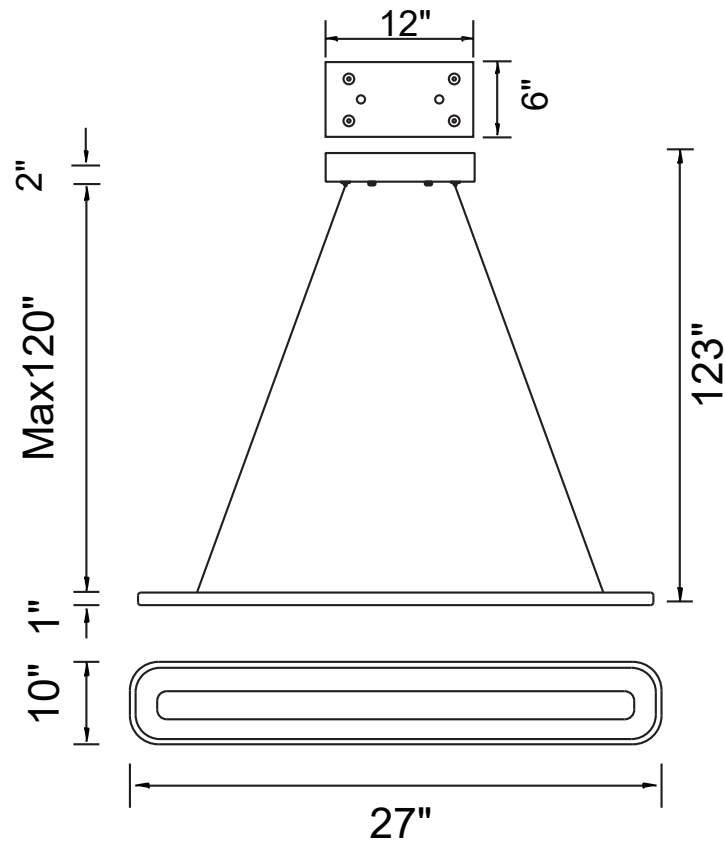

PROJECT: \_\_\_\_\_

FIXTURE TYPE: \_\_\_\_\_

LOCATION: \_\_\_\_\_

CONTACT/PHONE: \_\_\_\_\_

Item	7111P27-101
Collection	CAMPTON
Finish	Black
Glass	-----
Crystal	-----
Input	120V AC,60HZ,AC

Shade	-----
Length/Dia.	27"
Width/Ext.	10"
Height	1"
Maximum	123"
Lumens	1872

Light Source	LED
Bulb Info.	36W
Included	-----
Dimmable	Yes
Color	3000K
Weight	