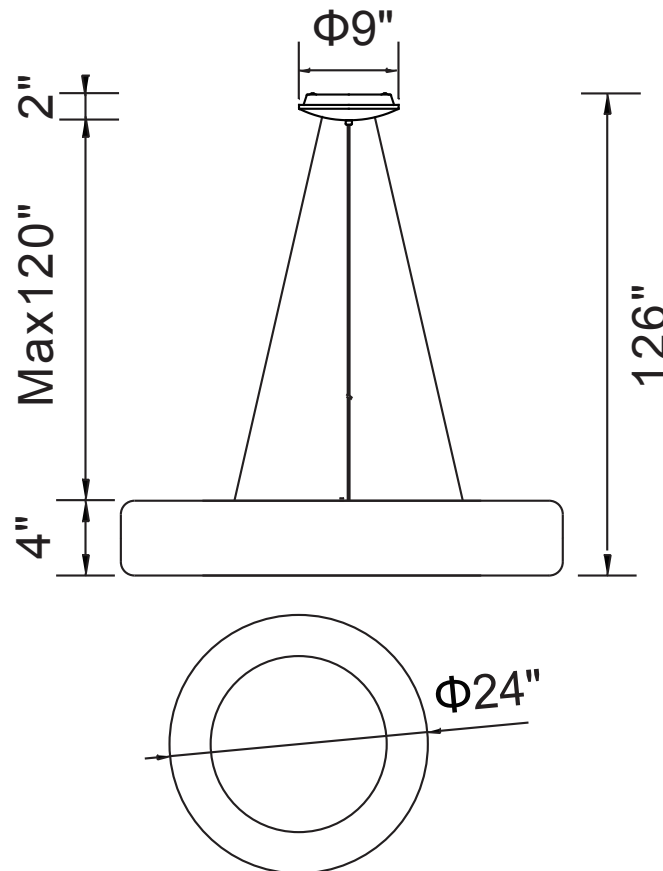

PROJECT: _____

FIXTURE TYPE: _____

LOCATION: _____

CONTACT/PHONE: _____

Item	7103P24-1-104-A
Collection	ARENAL
Finish	White
Glass	-----
Crystal	-----
Input	120V AC,60HZ,AC

Shade	-----
Length/Dia.	24"
Width/Ext.	-----
Height	4"
Maximum	126"
Lumens	1936

Light Source	LED
Bulb Info.	36W
Included	-----
Dimmable	Yes
Color	3000K
Weight	