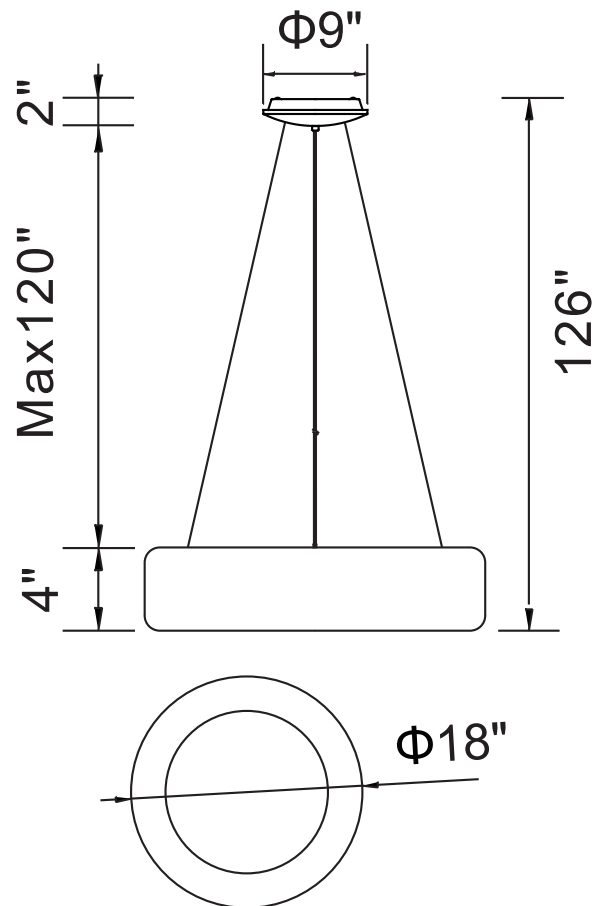

PROJECT: _____

FIXTURE TYPE: _____

LOCATION: _____

CONTACT/PHONE: _____

Item	7103P18-1-167-A
Collection	ARENAL
Finish	Gray
Glass	-----
Crystal	-----
Input	120V AC,60HZ,AC

Shade	-----
Length/Dia.	18"
Width/Ext.	-----
Height	5"
Maximum	126"
Lumens	970

Light Source	LED
Bulb Info.	25W
Included	-----
Dimmable	Yes
Color	3000K
Weight	