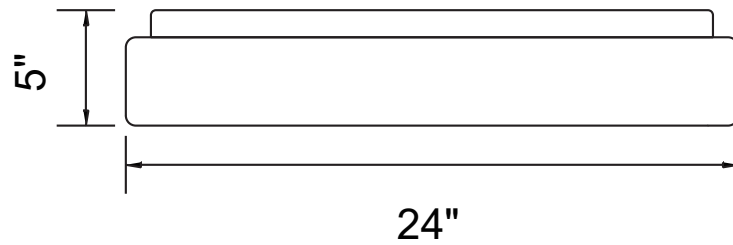

PROJECT: _____

FIXTURE TYPE: _____

LOCATION: _____

CONTACT/PHONE: _____

Item	7103C24-1-167
Collection	ARENAL
Finish	Gray
Glass	-----
Crystal	-----
Input	120V AC,60HZ,AC

Shade	-----
Length/Dia.	24"
Width/Ext.	-----
Height	5"
Maximum	5"
Lumens	1872

Light Source	LED
Bulb Info.	36W
Included	-----
Dimmable	Yes
Color	3000K
Weight	