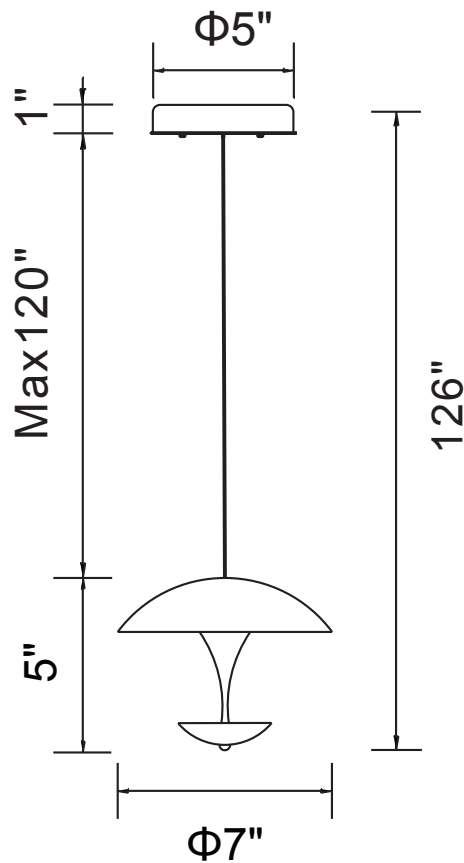

PROJECT: _____

FIXTURE TYPE: _____

LOCATION: _____

CONTACT/PHONE: _____

Item	7102P7-1-104
Collection	AVIVA
Finish	White
Glass	-----
Crystal	-----
Input	120V AC,60HZ,AC

Shade	-----
Length/Dia.	8"
Width/Ext.	-----
Height	5"
Maximum	126"
Lumens	580

Light Source	LED
Bulb Info.	12W
Included	-----
Dimmable	Yes
Color	3000K
Weight	