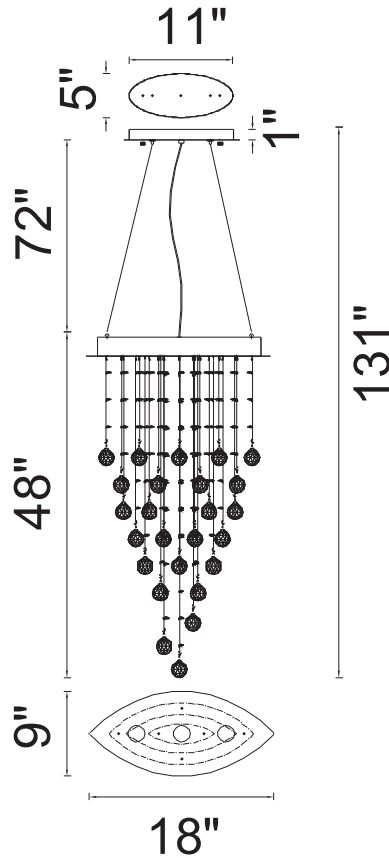

PROJECT: \_\_\_\_\_  
 FIXTURE TYPE: \_\_\_\_\_  
 LOCATION: \_\_\_\_\_  
 CONTACT/PHONE: \_\_\_\_\_

Item	6640P18C-O
Collection	ROBIN
Finish	Chrome
Glass	-----
Crystal	Clear
Input	120V AC,60HZ,AC

Shade	-----
Length/Dia.	32"
Width/Ext.	9"
Height	48"
Maximum	89"
Lumens	-----

Light Source	GU10
Bulb Info.	3×35W
Included	-----
Dimmable	Yes
Color	-----
Weight	