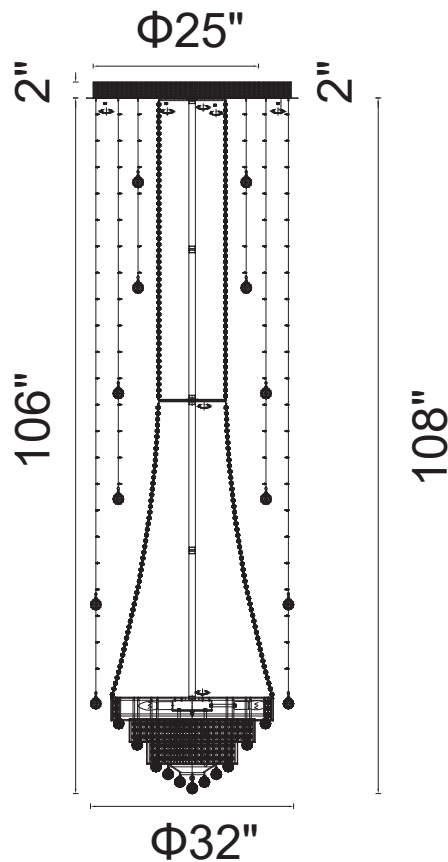

PROJECT: _____
 FIXTURE TYPE: _____
 LOCATION: _____
 CONTACT/PHONE: _____

Item	6627C32C
Collection	HALLWAY
Finish	Chrome
Glass	-----
Crystal	Clear
Input	120V AC,60HZ,AC

Shade	-----
Length/Dia.	32"
Width/Ext.	-----
Height	108"
Maximum	-----
Lumens	-----

Light Source	GU10+E12
Bulb Info.	18x35W+14x60W
Included	-----
Dimmable	Yes
Color	-----
Weight	