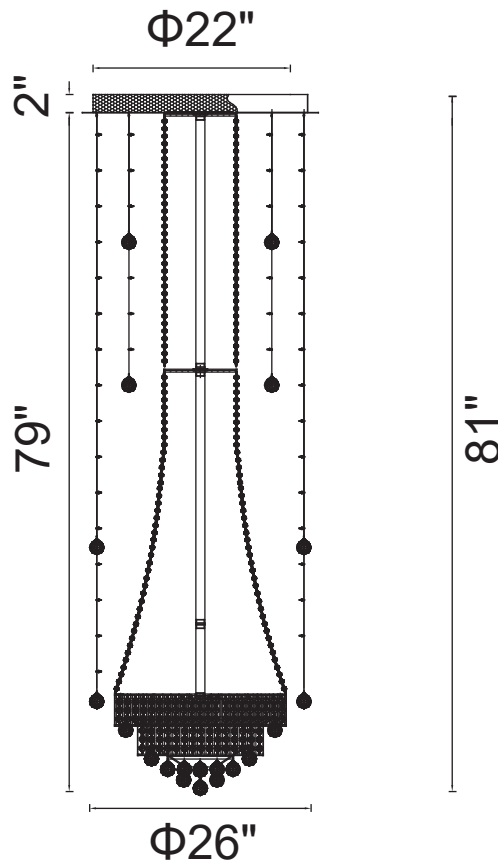

PROJECT: _____
 FIXTURE TYPE: _____
 LOCATION: _____
 CONTACT/PHONE: _____

Item	6627C26C
Collection	HALLWAY
Finish	Chrome
Glass	-----
Crystal	Clear
Input	120V AC,60HZ,AC

Shade	-----
Length/Dia.	26"
Width/Ext.	-----
Height	81"
Maximum	-----
Lumens	-----

Light Source	GU10+E12
Bulb Info.	12x35W+8x60W
Included	-----
Dimmable	Yes
Color	-----
Weight	