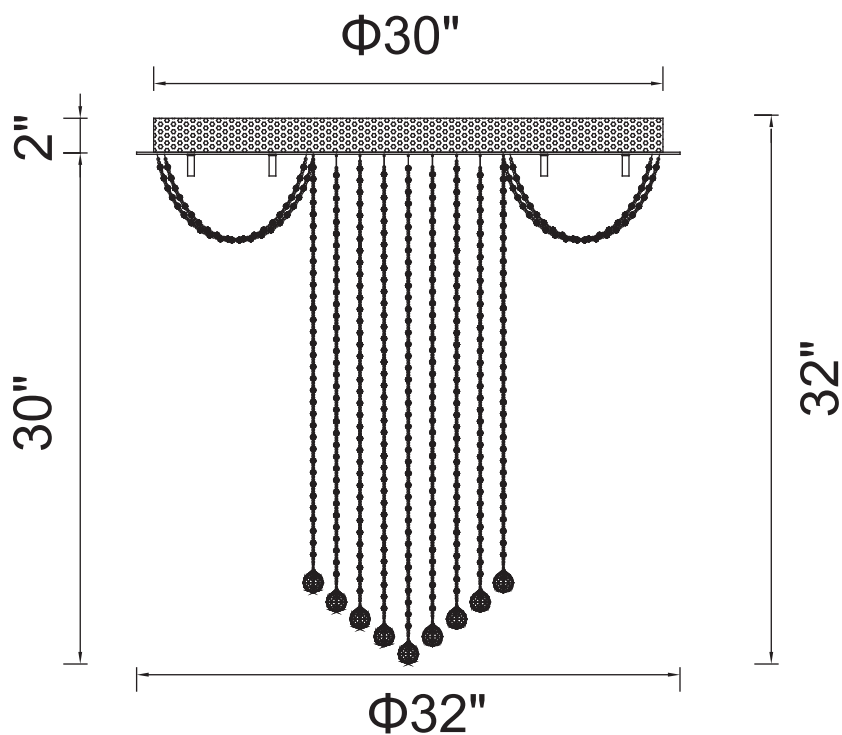

PROJECT: _____

FIXTURE TYPE: _____

LOCATION: _____

CONTACT/PHONE: _____

Item	6615C32C
Collection	WATERFALL
Finish	Chrome
Glass	-----
Crystal	Clear
Input	120V AC,60HZ,AC

Shade	-----
Length/Dia.	32"
Width/Ext.	-----
Height	32"
Maximum	-----
Lumens	-----

Light Source	GU10+G4
Bulb Info.	3×35W+20×2W
Included	-----
Dimmable	Yes
Color	-----
Weight	