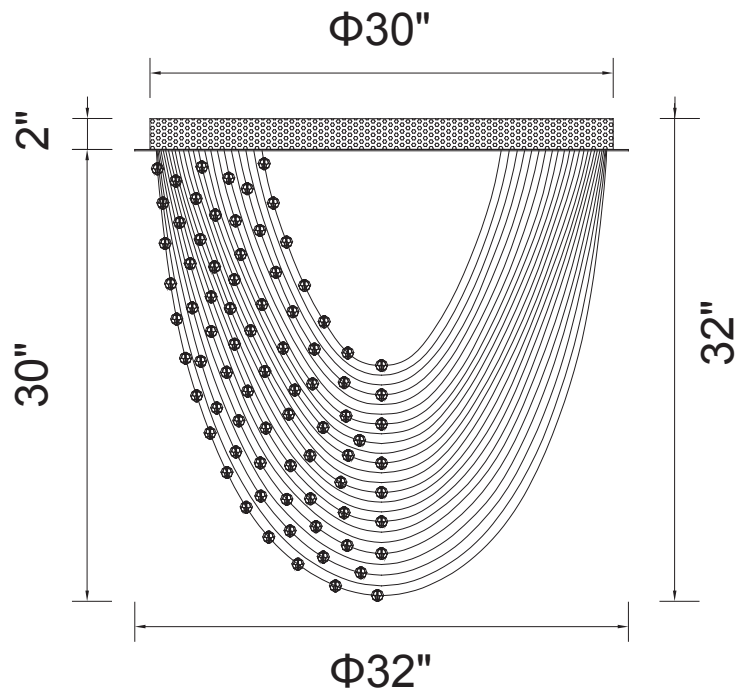

CWI LIGHTING

BRIGHTER LIVING. SIMPLIFIED.

PROJECT: _____

FIXTURE TYPE: _____

LOCATION: _____

CONTACT/PHONE: _____

Item	6614C32C-R
Collection	WAVE
Finish	Chrome
Glass	-----
Crystal	Clear
Input	120V AC,60HZ,AC

Shade	-----
Length/Dia.	32"
Width/Ext.	-----
Height	32"
Maximum	-----
Lumens	-----

Light Source	GU10
Bulb Info.	13×35W
Included	-----
Dimmable	No
Color	-----
Weight	