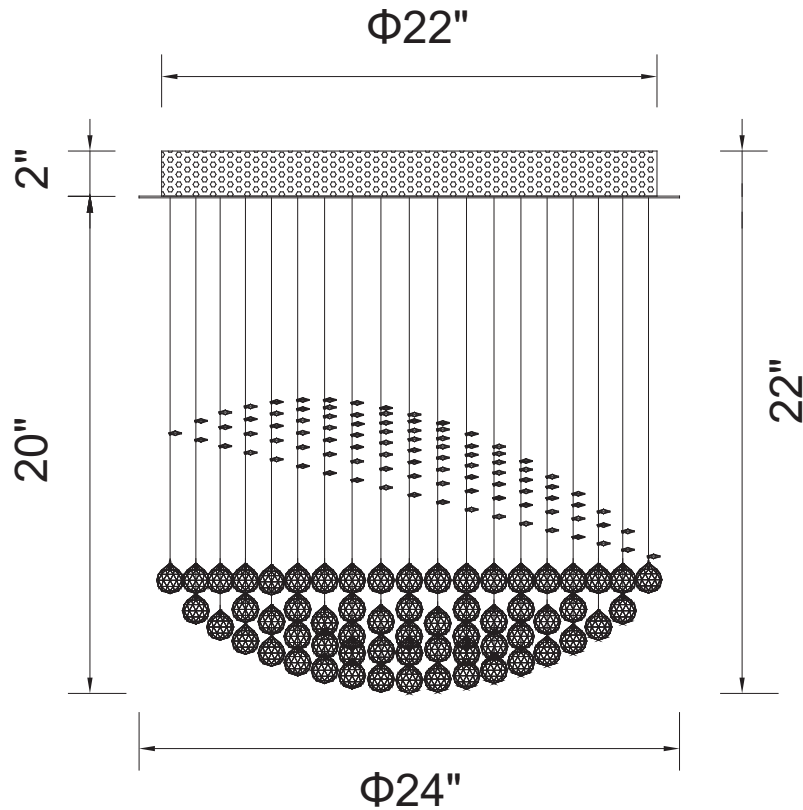

PROJECT: \_\_\_\_\_

FIXTURE TYPE: \_\_\_\_\_

LOCATION: \_\_\_\_\_

CONTACT/PHONE: \_\_\_\_\_

Item	6612C24C
Collection	TWINKLE
Finish	Chrome
Glass	-----
Crystal	Clear
Input	120V AC,60HZ,AC

Shade	-----
Length/Dia.	24"
Width/Ext.	-----
Height	22"
Maximum	-----
Lumens	-----

Light Source	GU10
Bulb Info.	13×35W
Included	-----
Dimmable	Yes
Color	-----
Weight	