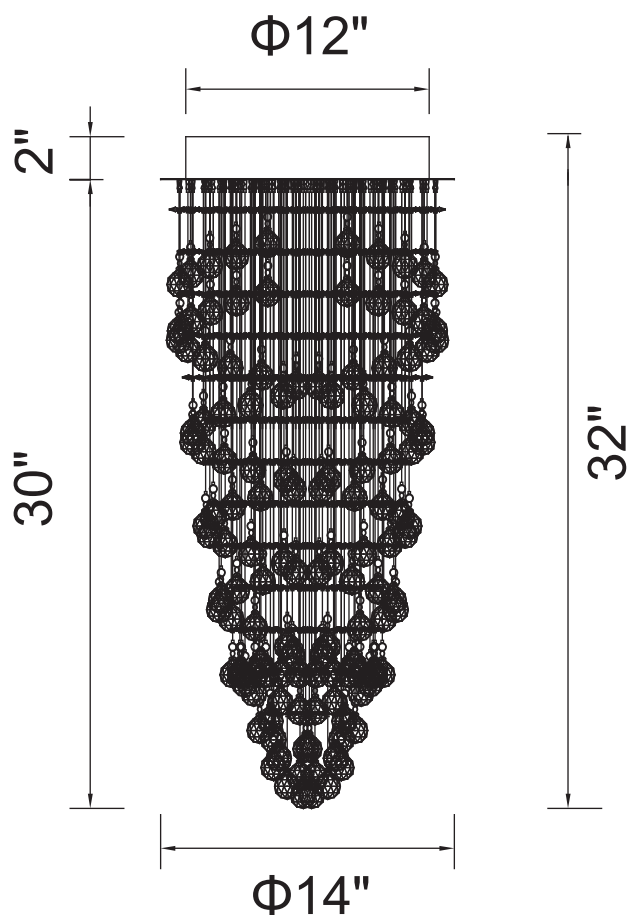

PROJECT: \_\_\_\_\_

FIXTURE TYPE: \_\_\_\_\_

LOCATION: \_\_\_\_\_

CONTACT/PHONE: \_\_\_\_\_

Item	6606C14C
Collection	DOUBLE SPIRAL
Finish	Chrome
Glass	-----
Crystal	Clear
Input	120V AC,60HZ,AC

Shade	-----
Length/Dia.	14"
Width/Ext.	-----
Height	32"
Maximum	-----
Lumens	-----

Light Source	GU10
Bulb Info.	4×35W
Included	-----
Dimmable	Yes
Color	-----
Weight	