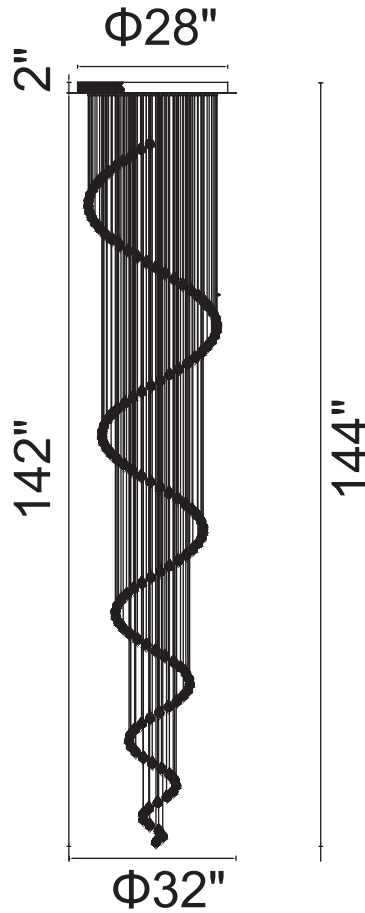

PROJECT: \_\_\_\_\_  
 FIXTURE TYPE: \_\_\_\_\_  
 LOCATION: \_\_\_\_\_  
 CONTACT/PHONE: \_\_\_\_\_

Item	6603C32C
Collection	SPIRAL
Finish	Chrome
Glass	-----
Crystal	Clear
Input	120V AC,60HZ,AC

Shade	-----
Length/Dia.	32"
Width/Ext.	-----
Height	144"
Maximum	-----
Lumens	-----

Light Source	GU10
Bulb Info.	12x35W
Included	-----
Dimmable	Yes
Color	-----
Weight	