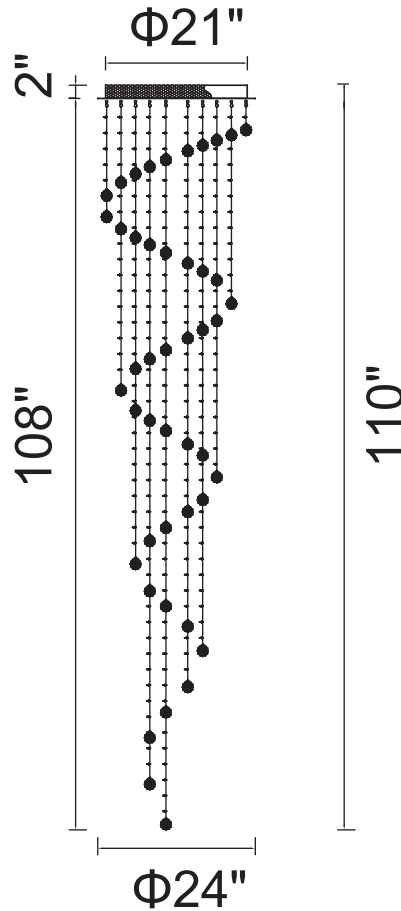

PROJECT: _____
 FIXTURE TYPE: _____
 LOCATION: _____
 CONTACT/PHONE: _____

Item	6603C24C
Collection	SPIRAL
Finish	Chrome
Glass	-----
Crystal	Clear
Input	120V AC,60HZ,AC

Shade	-----
Length/Dia.	24"
Width/Ext.	-----
Height	110"
Maximum	-----
Lumens	-----

Light Source	GU10
Bulb Info.	8x35W
Included	-----
Dimmable	Yes
Color	-----
Weight	