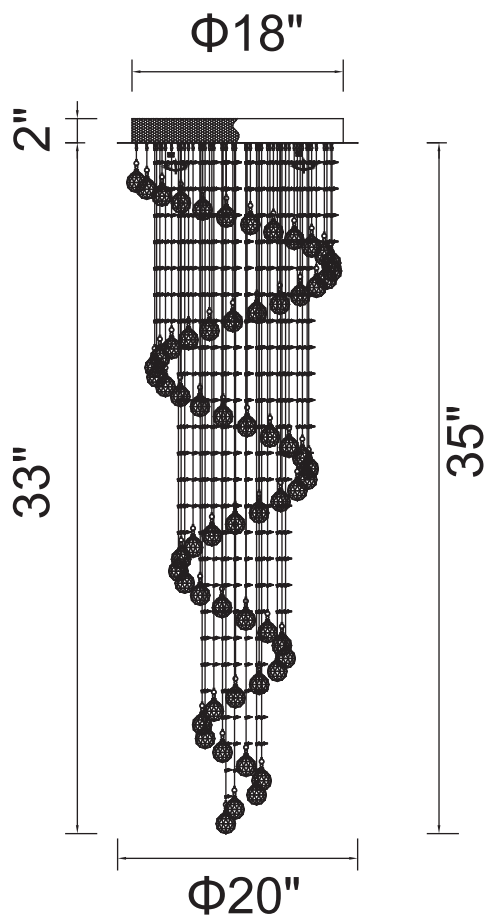

PROJECT: _____

FIXTURE TYPE: _____

LOCATION: _____

CONTACT/PHONE: _____

Item	6603C20C
Collection	SPIRAL
Finish	Chrome
Glass	-----
Crystal	Clear
Input	120V AC,60HZ,AC

Shade	-----
Length/Dia.	20"
Width/Ext.	-----
Height	35"
Maximum	-----
Lumens	-----

Light Source	GU10
Bulb Info.	6x35W
Included	-----
Dimmable	Yes
Color	-----
Weight	