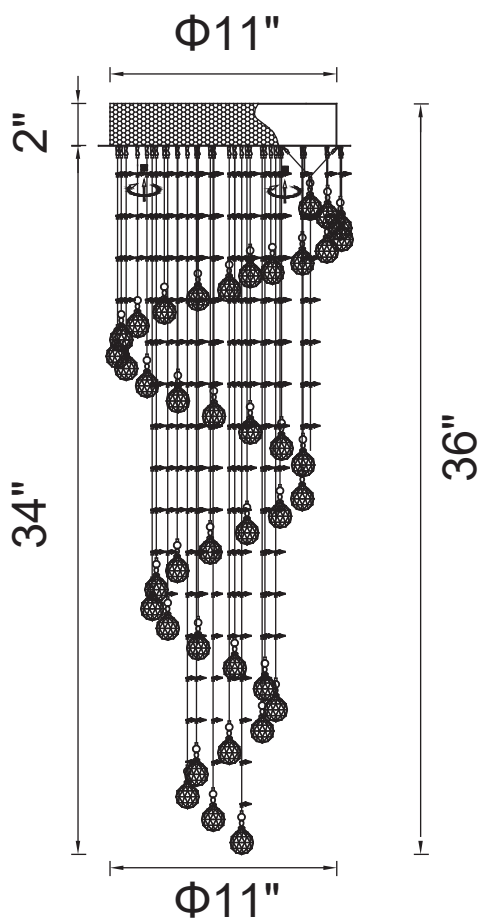

PROJECT: _____

FIXTURE TYPE: _____

LOCATION: _____

CONTACT/PHONE: _____

Item	6603C12C
Collection	SPIRAL
Finish	Chrome
Glass	-----
Crystal	Clear
Input	120V AC,60HZ,AC

Shade	-----
Length/Dia.	11"
Width/Ext.	-----
Height	36"
Maximum	-----
Lumens	-----

Light Source	GU10
Bulb Info.	3x35W
Included	-----
Dimmable	Yes
Color	-----
Weight	