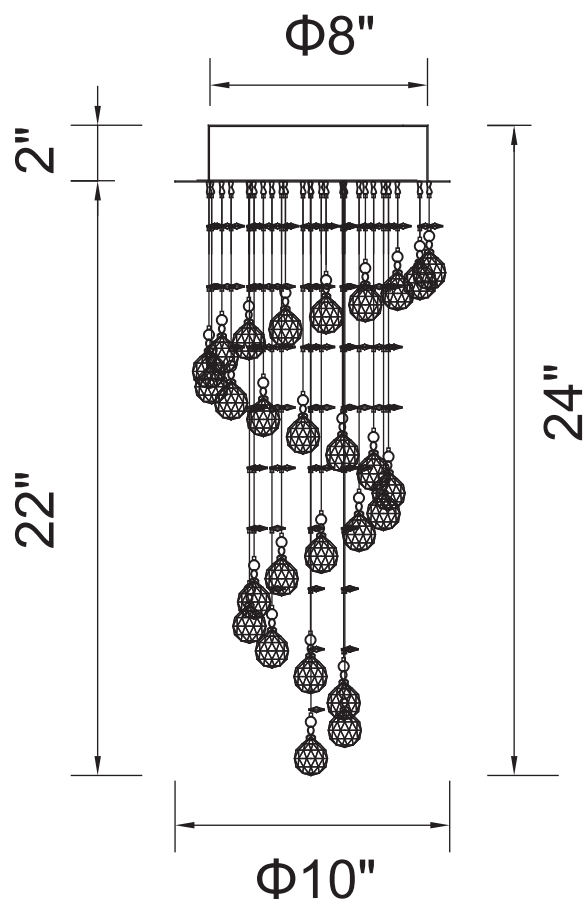

PROJECT: _____

FIXTURE TYPE: _____

LOCATION: _____

CONTACT/PHONE: _____

Item	6603C10C
Collection	SPIRAL
Finish	Chrome
Glass	-----
Crystal	Clear
Input	120V AC,60HZ,AC

Shade	-----
Length/Dia.	10"
Width/Ext.	-----
Height	24"
Maximum	-----
Lumens	-----

Light Source	GU10
Bulb Info.	1×35W
Included	-----
Dimmable	Yes
Color	-----
Weight	