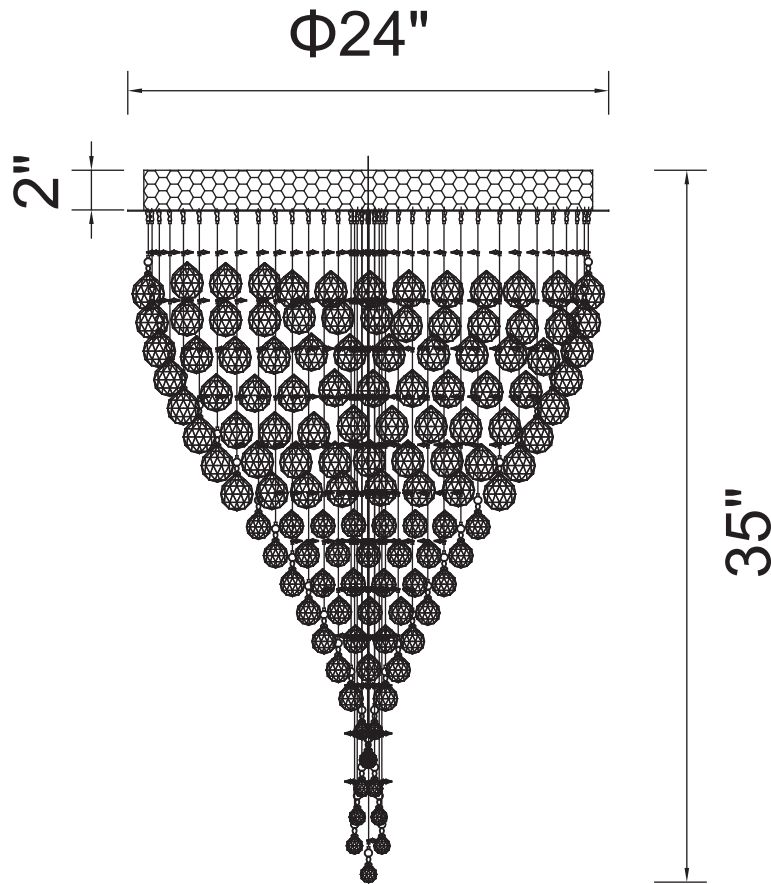

PROJECT: _____

FIXTURE TYPE: _____

LOCATION: _____

CONTACT/PHONE: _____

Item	6602C24C
Collection	TWISTER
Finish	Chrome
Glass	-----
Crystal	Clear
Input	120V AC,60HZ,AC

Shade	-----
Length/Dia.	24"
Width/Ext.	-----
Height	35"
Maximum	-----
Lumens	-----

Light Source	GU10
Bulb Info.	8x35W
Included	-----
Dimmable	Yes
Color	-----
Weight	