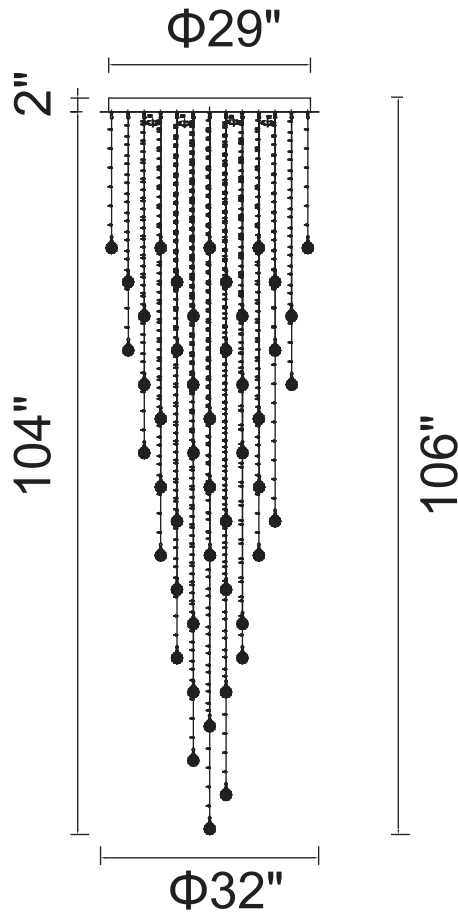

PROJECT: _____
 FIXTURE TYPE: _____
 LOCATION: _____
 CONTACT/PHONE: _____

Item	6601C32C-16
Collection	RAIN DROP
Finish	Chrome
Glass	-----
Crystal	Clear
Input	120V AC,60HZ,AC

Shade	-----
Length/Dia.	32"
Width/Ext.	-----
Height	106"
Maximum	-----
Lumens	-----

Light Source	GU10
Bulb Info.	16×35W
Included	-----
Dimmable	Yes
Color	-----
Weight	