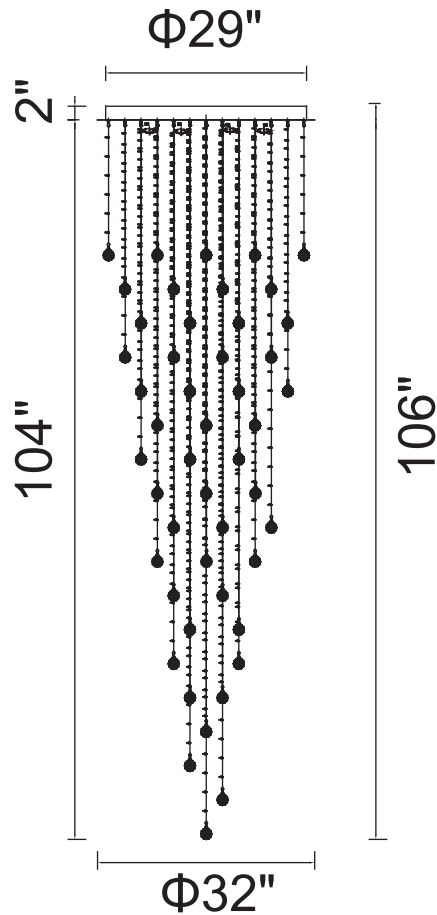

PROJECT: \_\_\_\_\_  
 FIXTURE TYPE: \_\_\_\_\_  
 LOCATION: \_\_\_\_\_  
 CONTACT/PHONE: \_\_\_\_\_

Item	6601C32C-12
Collection	RAIN DROP
Finish	Chrome
Glass	-----
Crystal	Clear
Input	120V AC,60HZ,AC

Shade	-----
Length/Dia.	32"
Width/Ext.	-----
Height	106"
Maximum	-----
Lumens	-----

Light Source	GU10
Bulb Info.	12x35W
Included	-----
Dimmable	Yes
Color	-----
Weight	