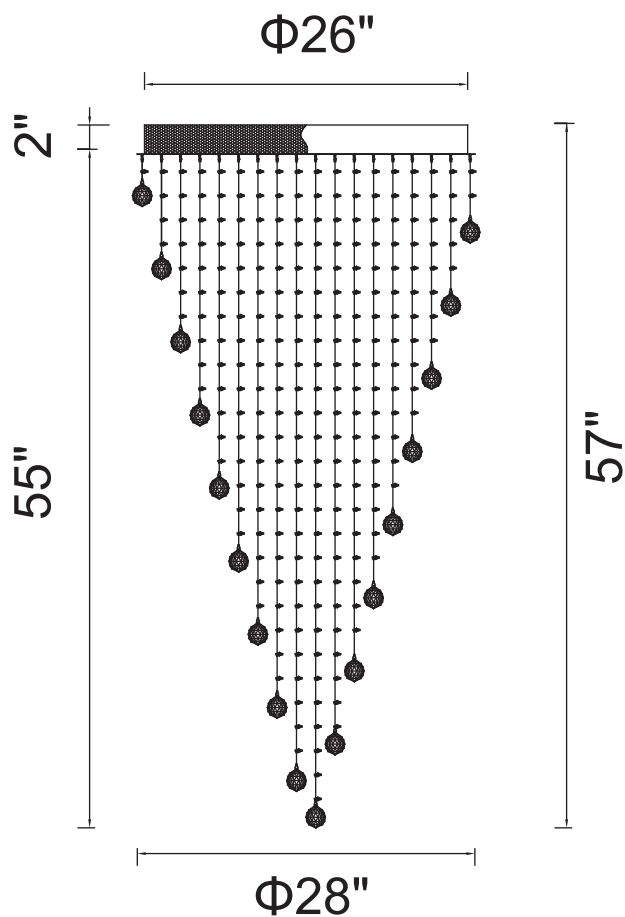

PROJECT: _____

FIXTURE TYPE: _____

LOCATION: _____

CONTACT/PHONE: _____

Item	6601C28C
Collection	RAIN DROP
Finish	Chrome
Glass	-----
Crystal	Clear
Input	120V AC,60HZ,AC

Shade	-----
Length/Dia.	28"
Width/Ext.	-----
Height	57"
Maximum	-----
Lumens	-----

Light Source	GU10
Bulb Info.	10×35W
Included	-----
Dimmable	Yes
Color	-----
Weight	