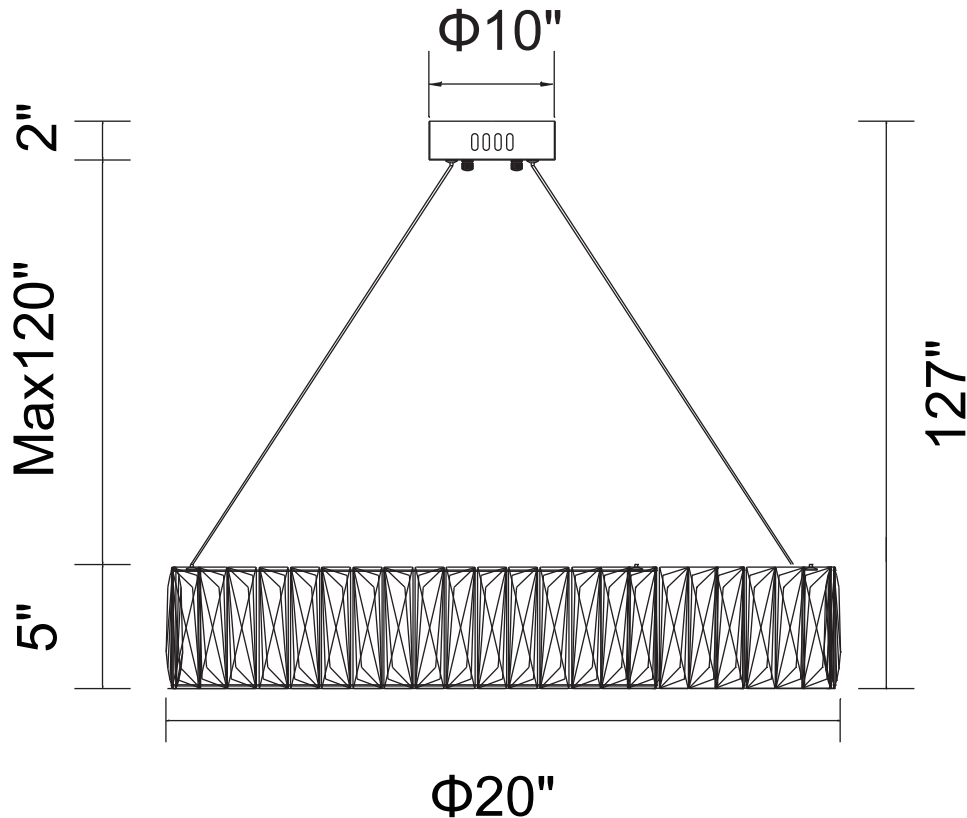

PROJECT: _____

FIXTURE TYPE: _____

LOCATION: _____

CONTACT/PHONE: _____

Item	5704P20-1-601
Collection	JUYes
Finish	Chrome
Glass	-----
Crystal	Clear
Input	120V AC,60HZ,AC

Shade	-----
Length/Dia.	20"
Width/Ext.	-----
Height	5"
Maximum	127"
Lumens	2800

Light Source	LED
Bulb Info.	82W
Included	-----
Dimmable	Yes
Color	4000K
Weight	