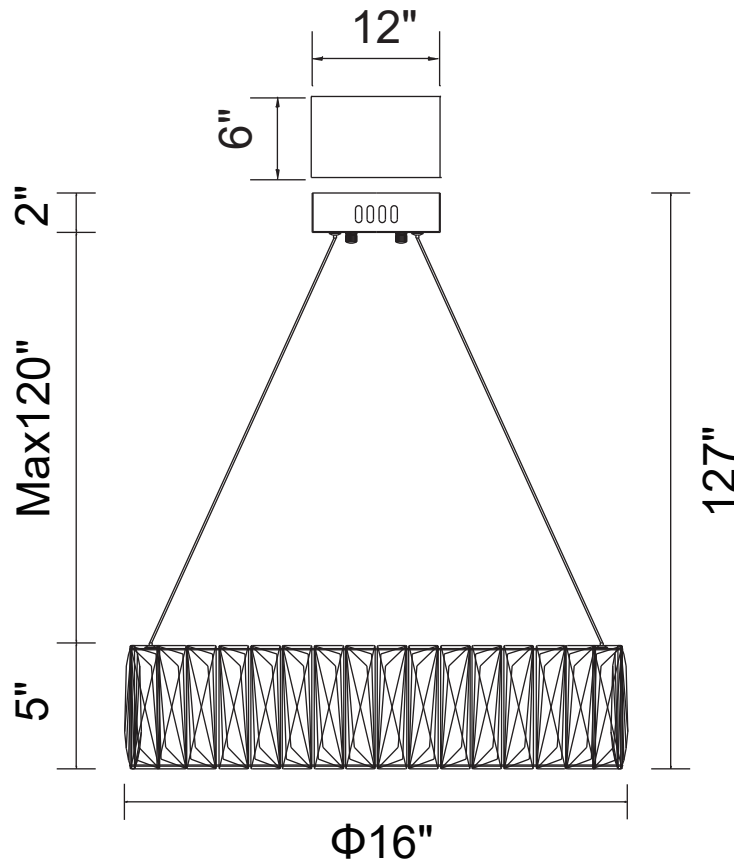

PROJECT: _____

FIXTURE TYPE: _____

LOCATION: _____

CONTACT/PHONE: _____

Item	5704P16-1-601-B
Collection	JUYes
Finish	Chrome
Glass	-----
Crystal	Clear
Input	120V AC,60HZ,AC

Shade	-----
Length/Dia.	16"
Width/Ext.	-----
Height	5"
Maximum	127"
Lumens	1900

Light Source	LED
Bulb Info.	36W
Included	-----
Dimmable	Yes
Color	4000K
Weight	