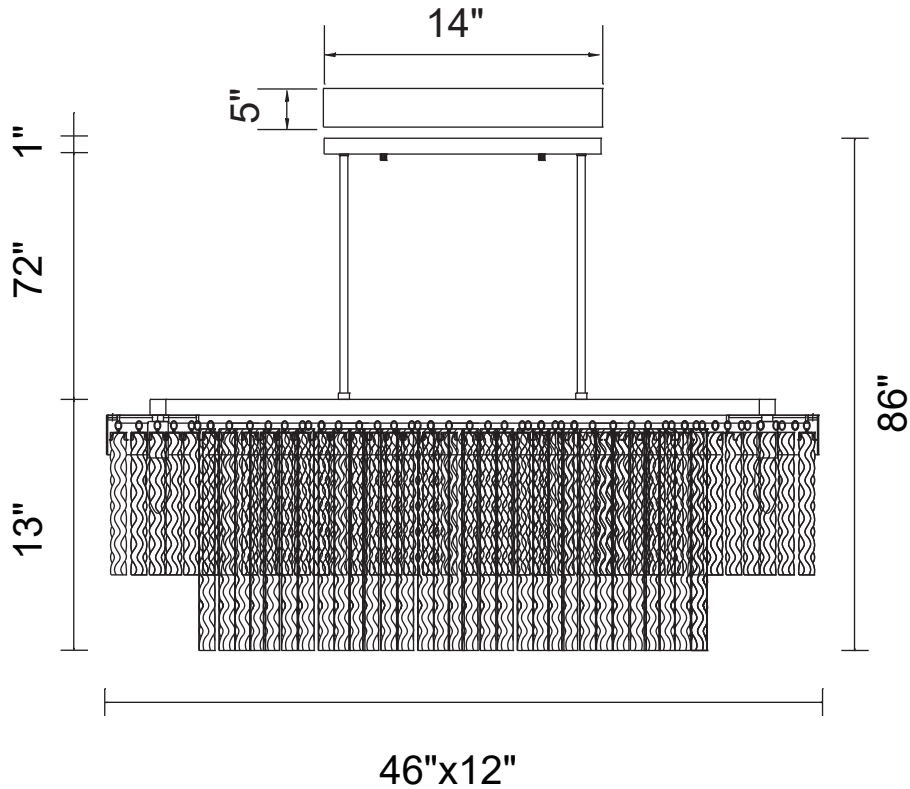

PROJECT: _____

FIXTURE TYPE: _____

LOCATION: _____

CONTACT/PHONE: _____

Item	5695P46-10 -601-RC
Collection	CARLOTTA
Finish	Chrome
Glass	Clear
Crystal	-----
Input	120V AC,60HZ,AC

Shade	-----
Length/Dia.	46"
Width/Ext.	12"
Height	13"
Maximum	86"
Lumens	-----

Light Source	E12
Bulb Info.	10x60W
Included	-----
Dimmable	Yes
Color	-----
Weight	